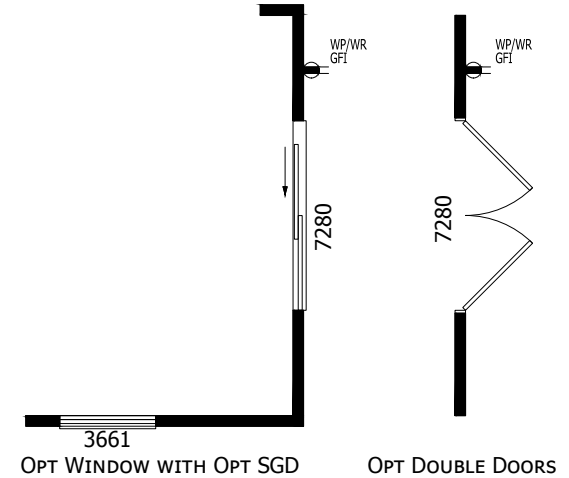

Linwood

Prime Series

493 SQ. FT. (Approximate) 1 Bedroom, 1 Bath

Last Updated: 10-18-24

FACTORY SELECT HOMES
19280 Cortez Blvd.
Brooksville, FL 34601

FactorySelectHomes.com | 1-800-716-6337

IMPORTANT: Alta Cima Corp reserves the right to modify, cancel or substitute products or features of this event at any time without prior notice or obligation. Pictures and other promotional materials are representative and may depict or contain floor plans, square footages, elevations, options, upgrades, extra design features, decorations, floor coverings, specialty light fixtures, custom paint and wall coverings, window treatments, landscaping, sound and alarm systems, furnishings, appliances, and other designer/decorator features and amenities that are not included as part of the home and/or may not be available at all locations. Home, pricing and community information is subject to change, and homes to prior sale, at any time without notice or obligation. ©2020 Alta Cima Corp. All rights reserved.