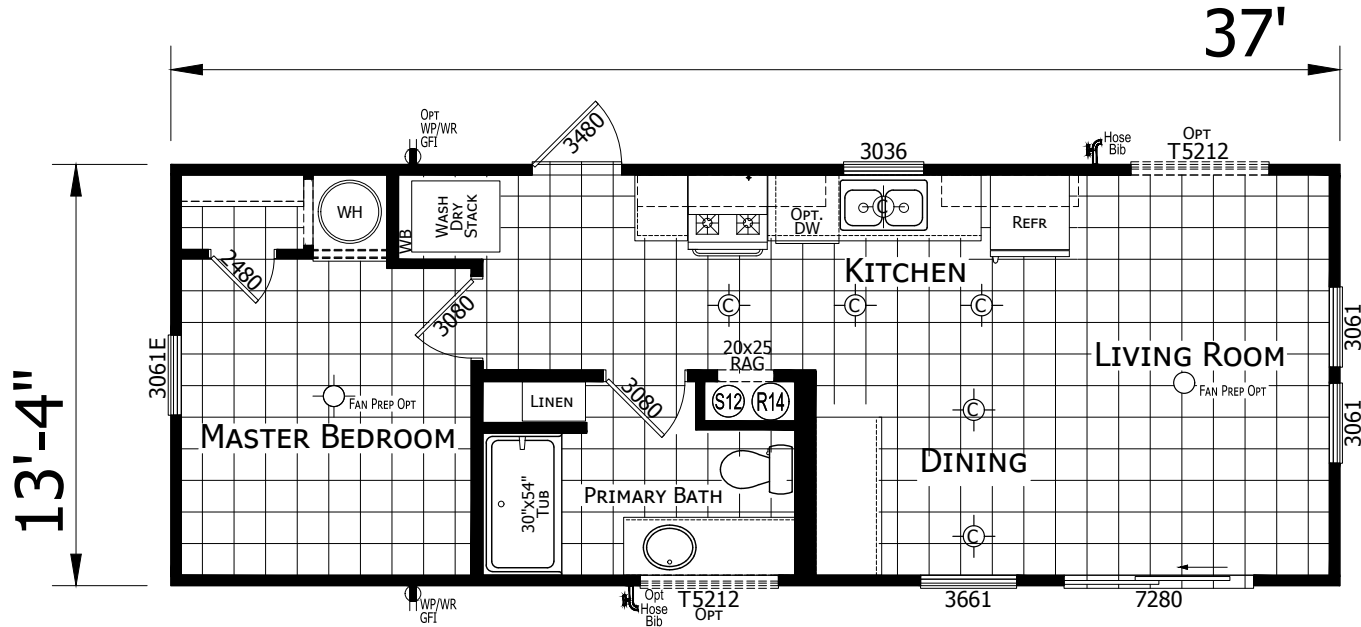

Linwood

Prime Series

493 SQ. FT. (Approximate) 1 Bedroom, 1 Bath

Last Updated: 10-18-24

FACTORY SELECT HOMES
19280 Cortez Blvd.
Brooksville, FL 34601

FactorySelectHomes.com | 1-800-716-6337

IMPORTANT: Alta Cima Corp reserves the right to modify, cancel or substitute products or features of this event at any time without prior notice or obligation. Pictures and other promotional materials are representative and may depict or contain floor plans, square footages, elevations, options, upgrades, extra design features, decorations, floor coverings, specialty light fixtures, custom paint and wall coverings, window treatments, landscaping, sound and alarm systems, furnishings, appliances, and other designer/decorator features and amenities that are not included as part of the home and/or may not be available at all locations. Home, pricing and community information is subject to change, and homes to prior sale, at any time without notice or obligation. ©2020 Alta Cima Corp. All rights reserved.