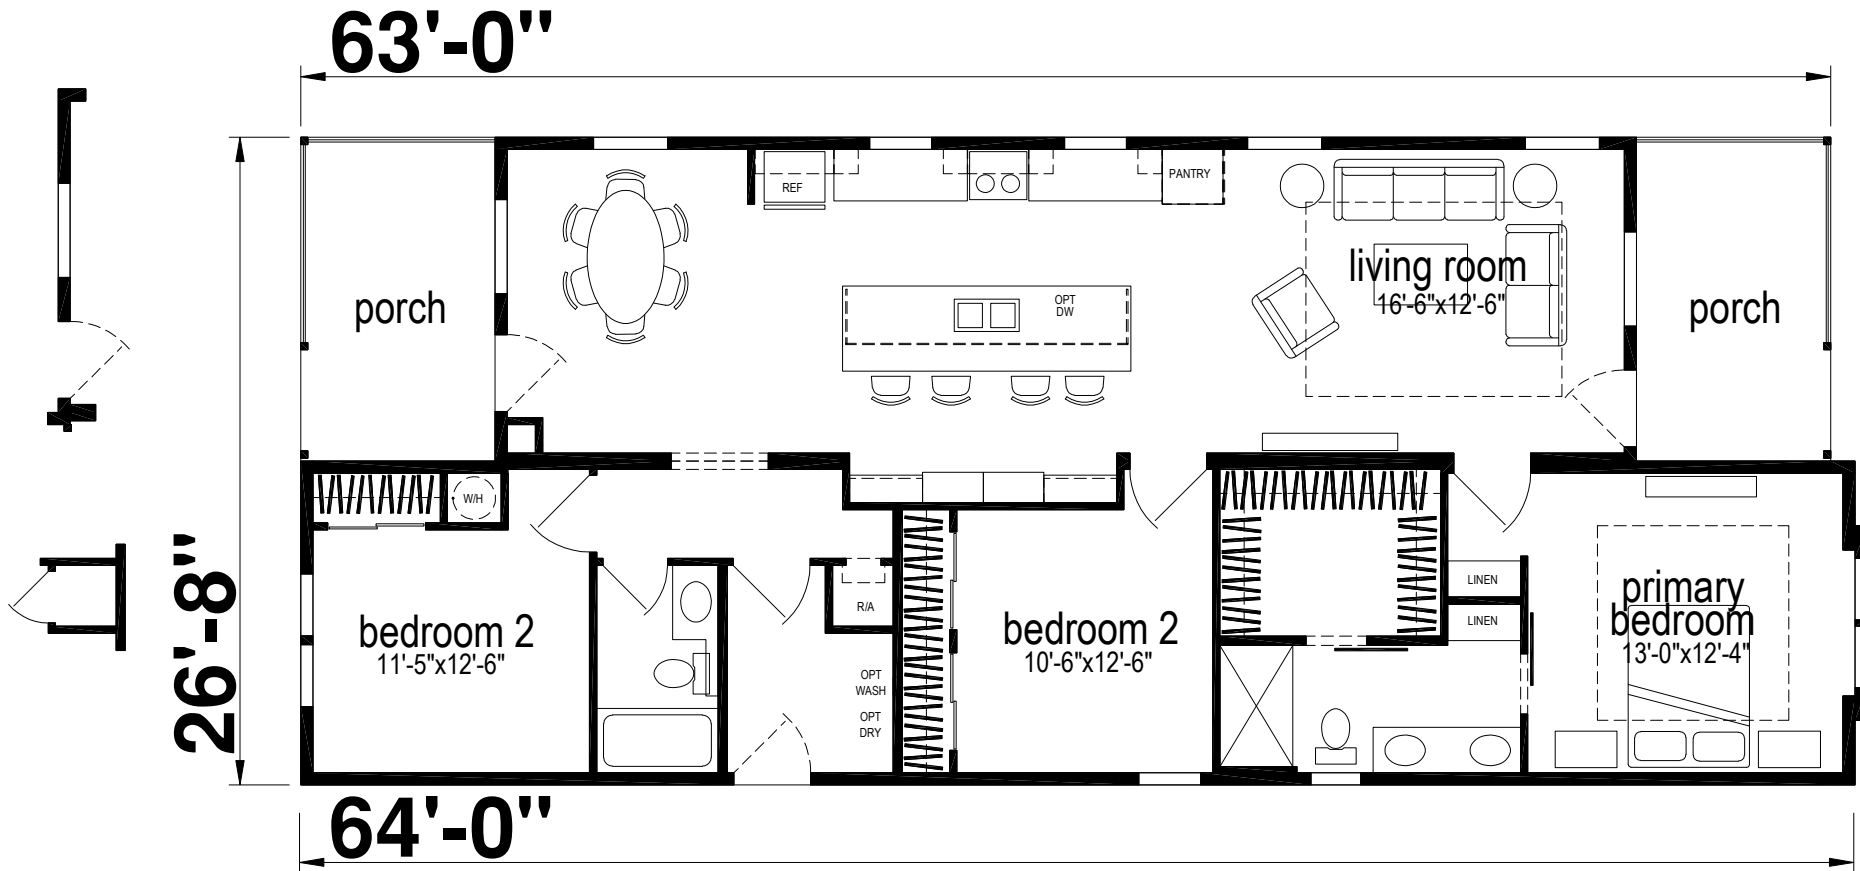

# Lometa

Silver Springs Limited Series

1484 SQ. FT. (Approximate) 3 Bedrooms, 2 Baths

Last Updated: 1-23-25

**FACTORY SELECT HOMES**  
19280 Cortez Blvd.  
Brooksville, FL 34601

**FactorySelectHomes.com | 1-800-716-6337**