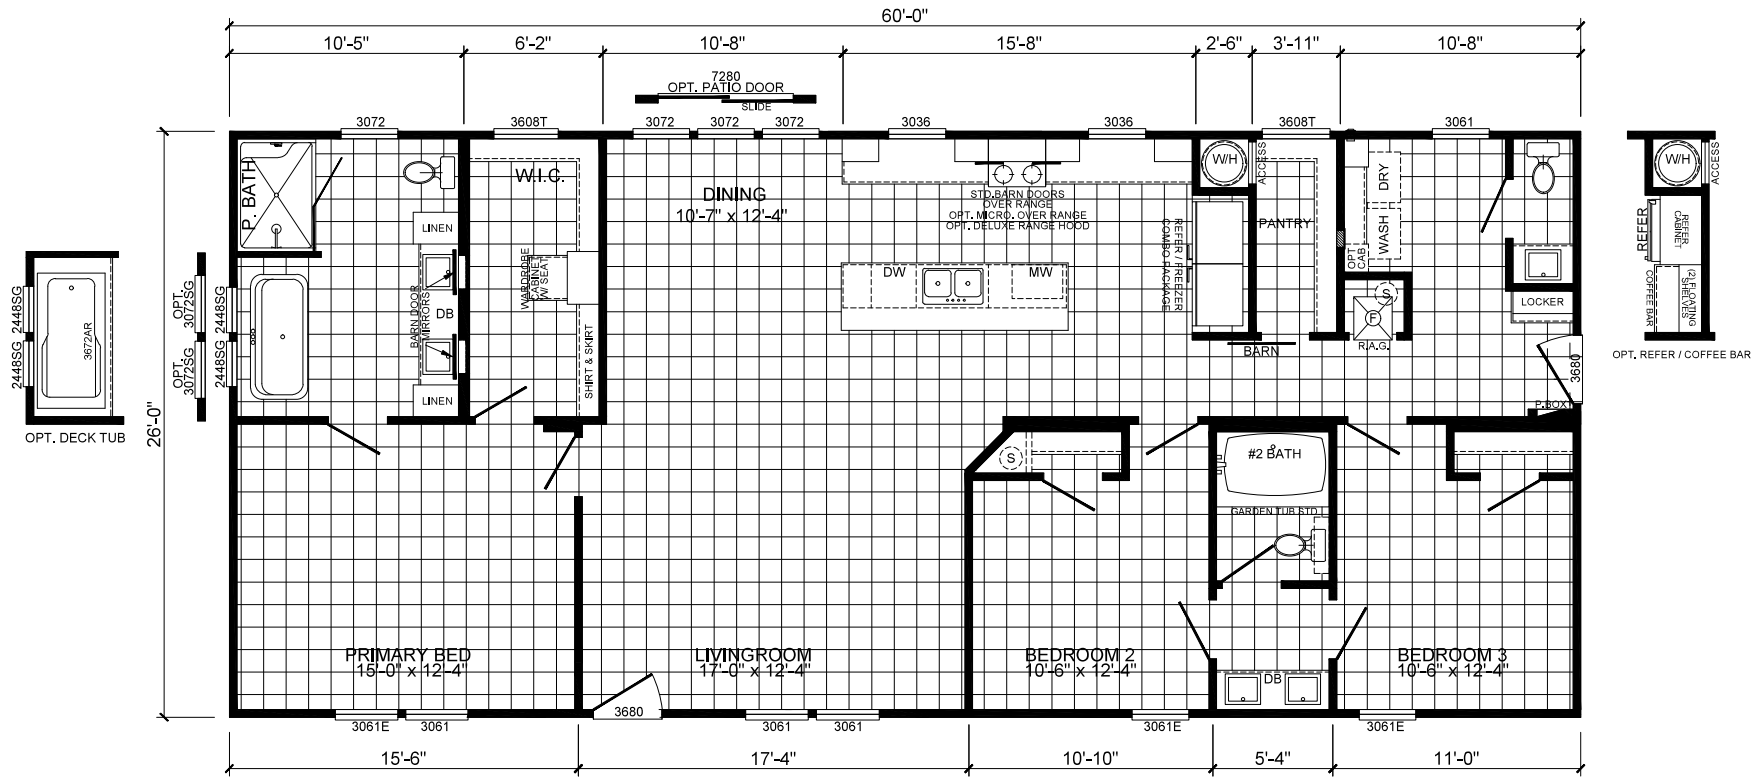

# Mandy

Liberty Series

1,560 SQ. FT. (Approximate) 3 Bedrooms, 2.5 Baths

Last Updated: 9-11-25

**FACTORY SELECT HOMES**  
19280 Cortez Blvd.  
Brooksville, FL 34601

**FactorySelectHomes.com | 1-800-716-6337**