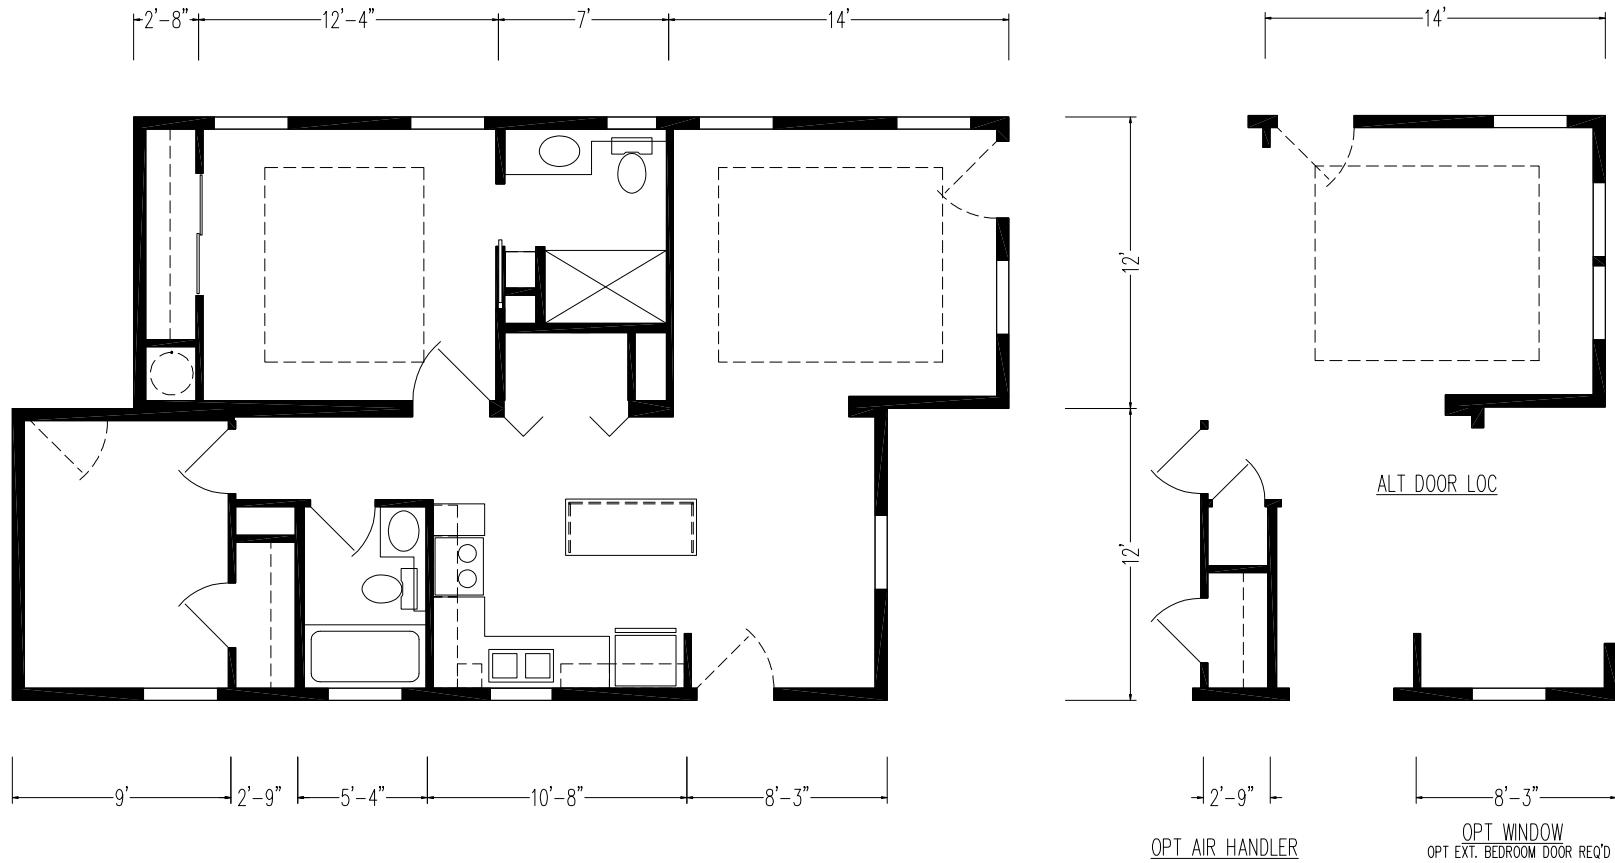

# Margate

Silver Springs Limited Series

720 SQ. FT. (Approximate) 2 Bedrooms, 2 Baths

Last Updated: 9-18-24

**FACTORY SELECT HOMES**  
19280 Cortez Blvd.  
Brooksville, FL 34601

**FactorySelectHomes.com | 1-800-716-6337**