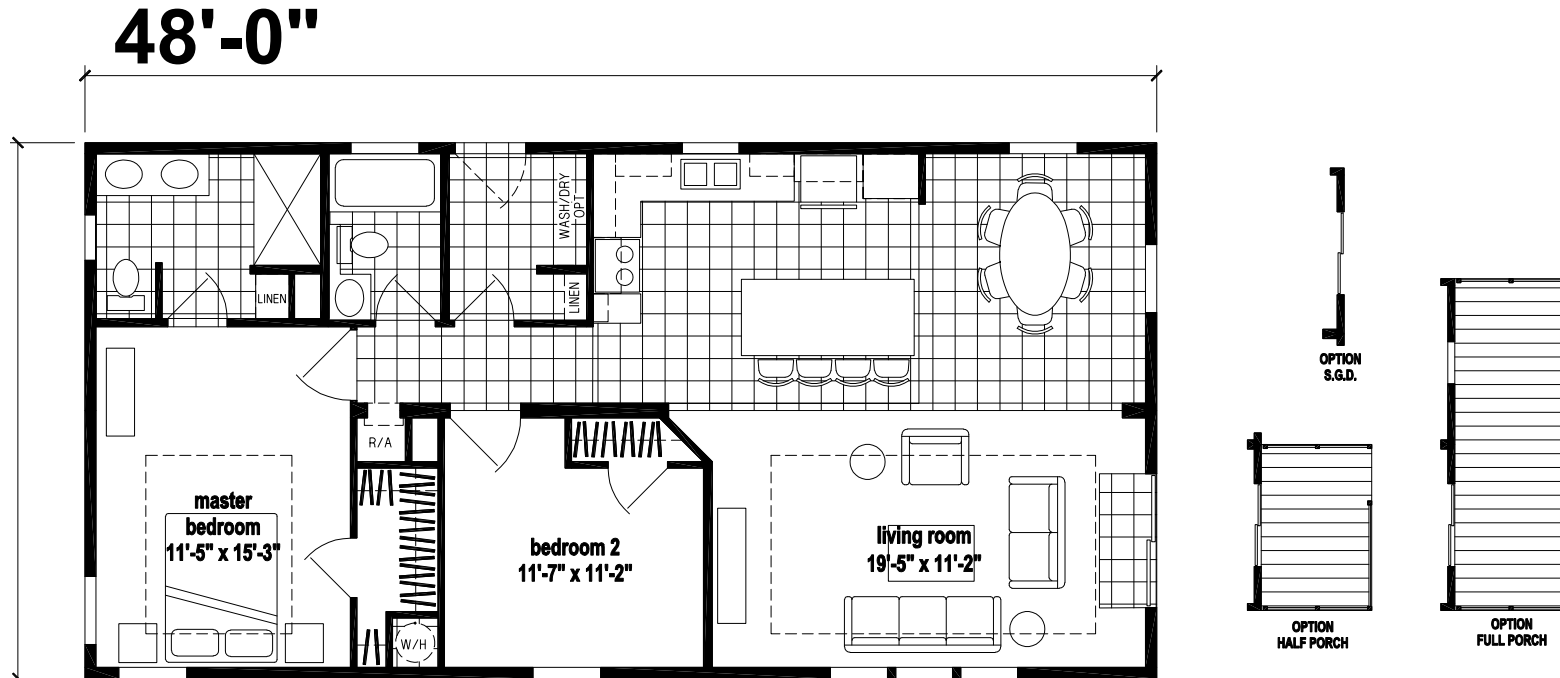

Martelli

Silver Springs Limited Series

1,152 SQ. FT. (Approximate) 2 Bedrooms, 2 Baths

Last Updated: 7-5-22

FACTORY SELECT HOMES
19280 Cortez Blvd.
Brooksville, FL 34601

FactorySelectHomes.com | 1-800-716-6337