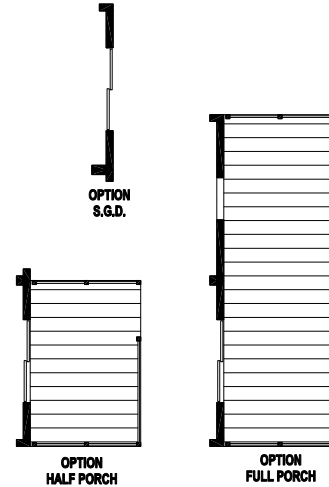

Martelli

Silver Springs Limited Series

1,152 SQ. FT. (Approximate) 2 Bedrooms, 2 Baths

Last Updated: 7-5-22

FACTORY SELECT HOMES
19280 Cortez Blvd.
Brooksville, FL 34601

FactorySelectHomes.com | 1-800-716-6337