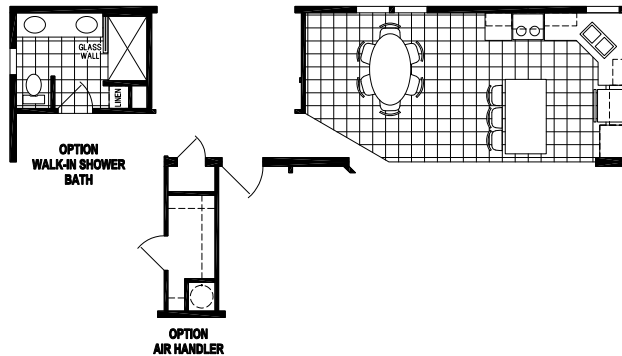

Martelli

Silver Springs Limited Series

1,152 SQ. FT. (Approximate) 2 Bedrooms, 2 Baths

Last Updated: 7-5-22

FACTORY SELECT HOMES
19280 Cortez Blvd.
Brooksville, FL 34601

FactorySelectHomes.com | 1-800-716-6337