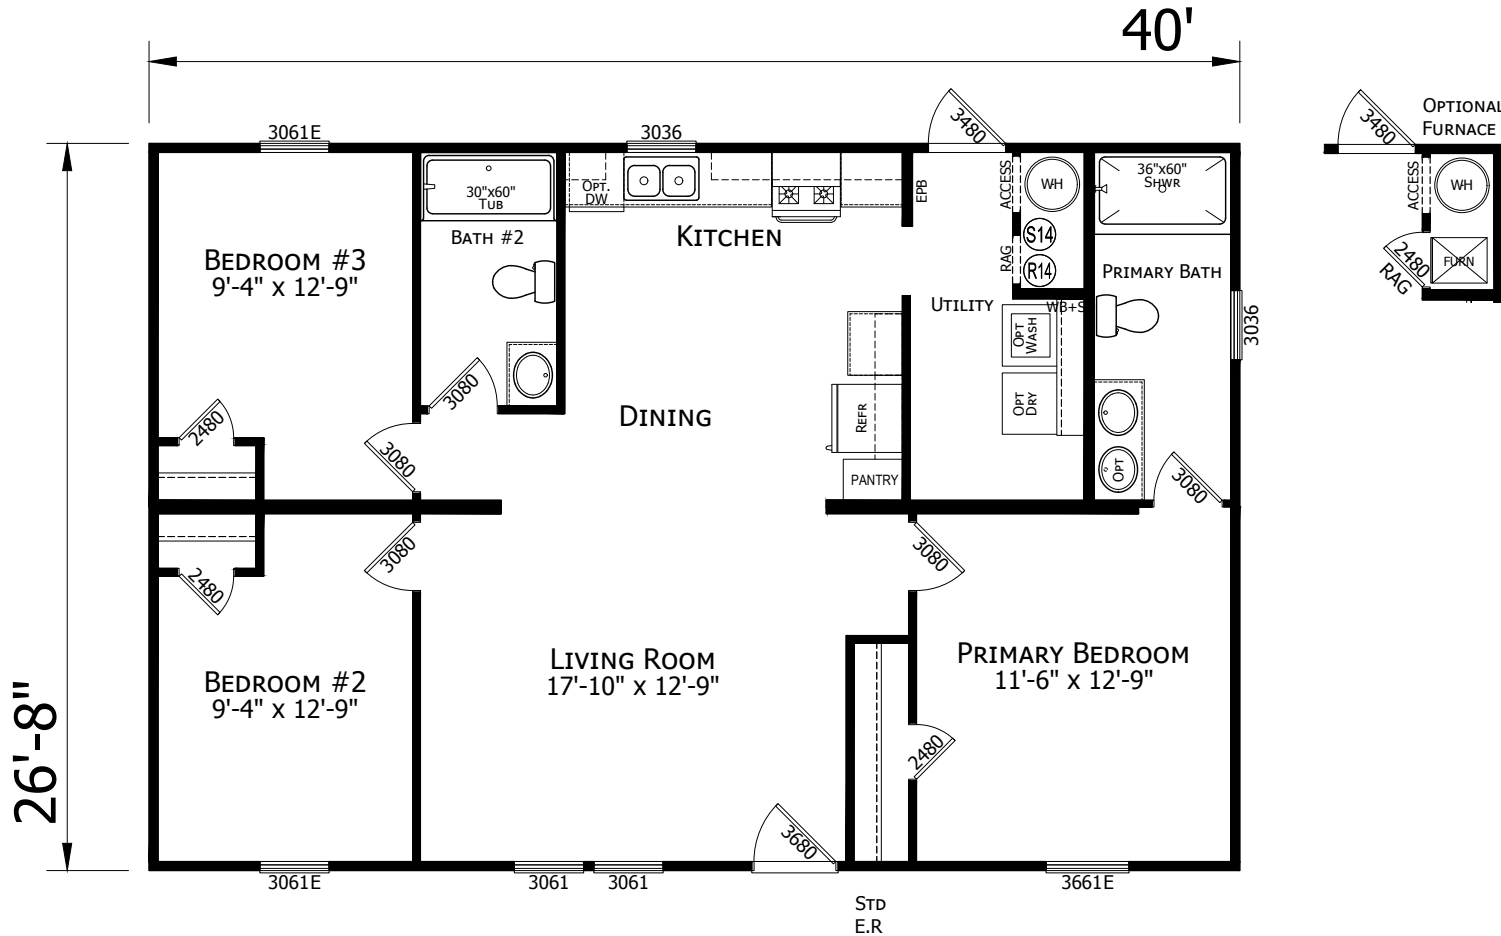

# Mayapple

Lake Manor Series

1,001 SQ. FT. (Approximate) 3 Bedroom, 2 Bath

Last Updated: 12-20-23

**FACTORY SELECT HOMES**  
 19280 Cortez Blvd.  
 Brooksville, FL 34601

**FactorySelectHomes.com | 1-800-716-6337**