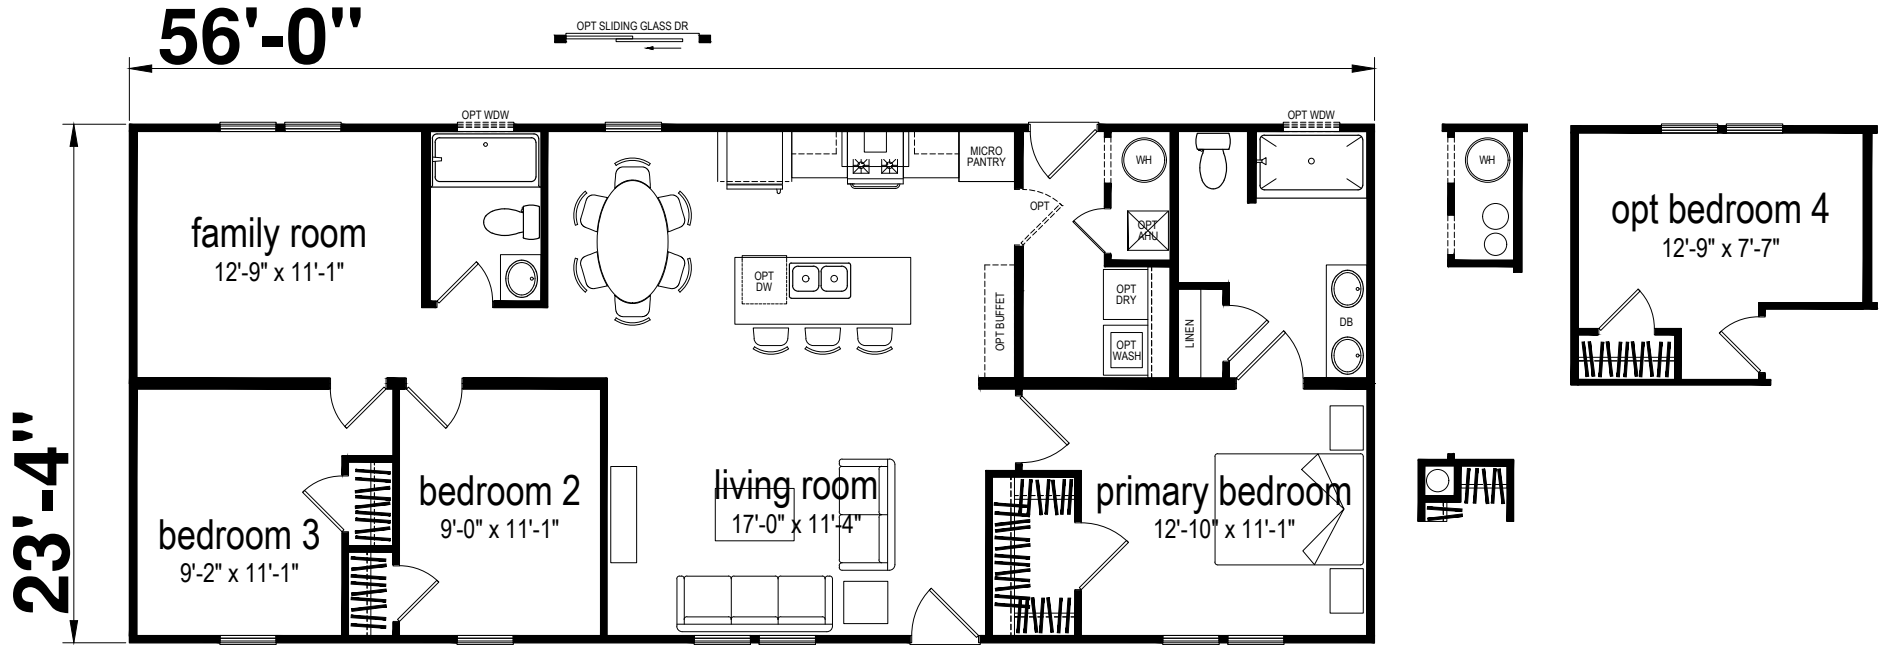

# Mixon

Champion Series by Champion Homes (Bartow, FL)

1307 SQ. FT. (Approximate) 3 Bedroom, 2 Bath

Last Updated: 3-17-25

**FACTORY SELECT HOMES**  
19280 Cortez Blvd.  
Brooksville, FL 34601

**FactorySelectHomes.com | 1-800-716-6337**