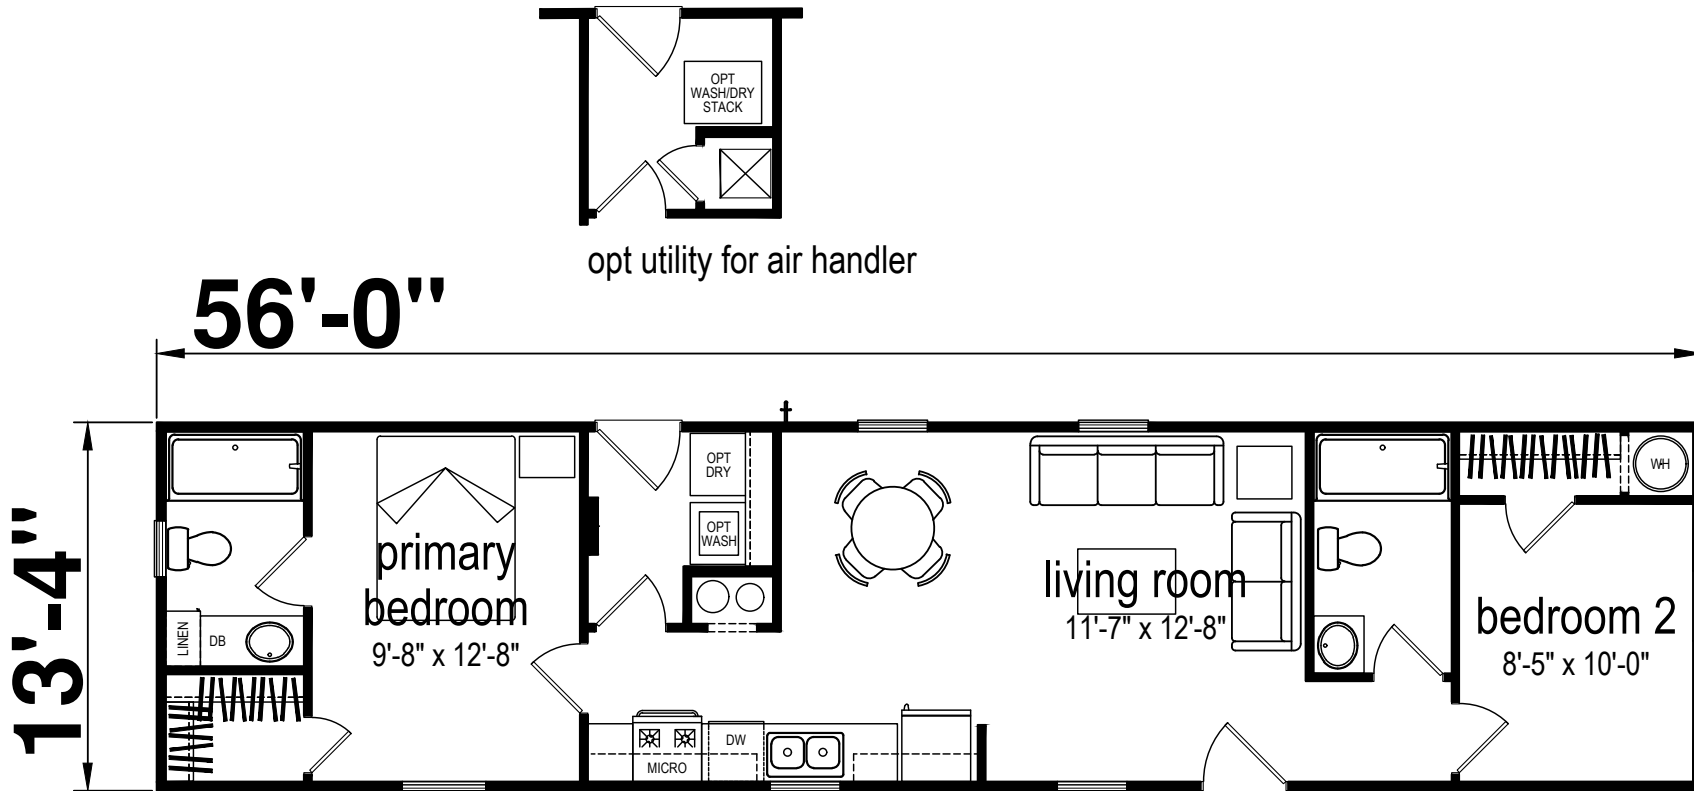

# Oakleaf

Lakeside Series by Champion Homes (Bartow, FL)

747 SQ. FT. (Approximate) 2 Bedroom, 2 Bath

Last Updated: 3-17-25

**FACTORY SELECT HOMES**  
19280 Cortez Blvd.  
Brooksville, FL 34601

**FactorySelectHomes.com | 1-800-716-6337**