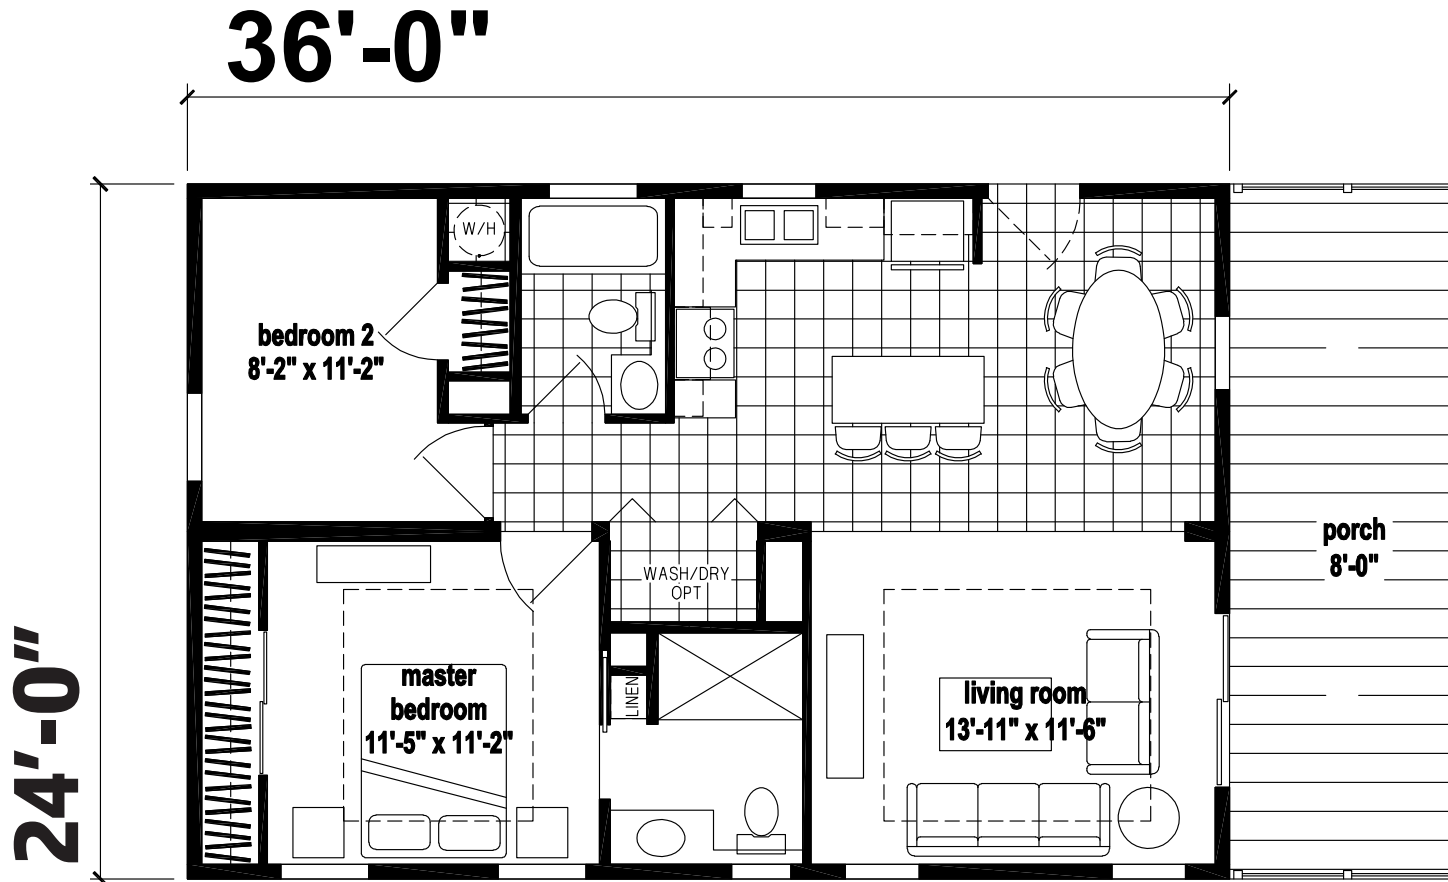

Oslo

Silver Springs Limited Series

864 SQ. FT. (Approximate) 2 Bedroom, 2 Bath

Last Updated: 7-5-22

FACTORY SELECT HOMES
19280 Cortez Blvd.
Brooksville, FL 34601

FactorySelectHomes.com | 1-800-716-6337

IMPORTANT: Alta Cima Corp reserves the right to modify, cancel or substitute products or features of this event at any time without prior notice or obligation. Pictures and other promotional materials are representative and may depict or contain floor plans, square footages, elevations, options, upgrades, extra design features, decorations, floor coverings, specialty light fixtures, custom paint and wall coverings, window treatments, landscaping, sound and alarm systems, furnishings, appliances, and other designer/decorator features and amenities that are not included as part of the home and/or may not be available at all locations. Home, pricing and community information is subject to change, and homes to prior sale, at any time without notice or obligation. ©2020 Alta Cima Corp. All rights reserved.