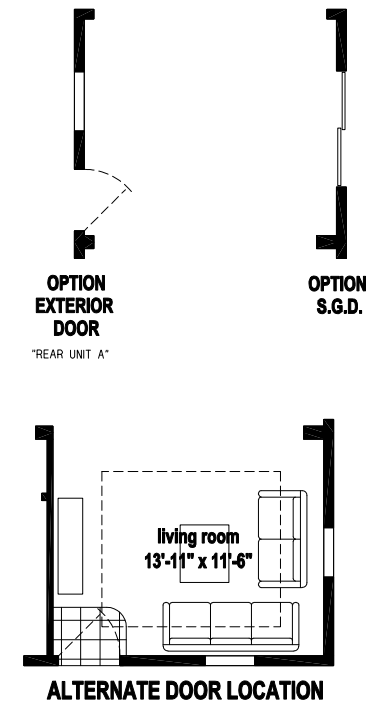

Oslo

Silver Springs Limited Series

864 SQ. FT. (Approximate) 2 Bedroom, 2 Bath

Last Updated: 7-5-22

FACTORY SELECT HOMES
19280 Cortez Blvd.
Brooksville, FL 34601

FactorySelectHomes.com | 1-800-716-6337

IMPORTANT: Alta Cima Corp reserves the right to modify, cancel or substitute products or features of this event at any time without prior notice or obligation. Pictures and other promotional materials are representative and may depict or contain floor plans, square footages, elevations, options, upgrades, extra design features, decorations, floor coverings, specialty light fixtures, custom paint and wall coverings, window treatments, landscaping, sound and alarm systems, furnishings, appliances, and other designer/decorator features and amenities that are not included as part of the home and/or may not be available at all locations. Home, pricing and community information is subject to change, and homes to prior sale, at any time without notice or obligation. ©2020 Alta Cima Corp. All rights reserved.