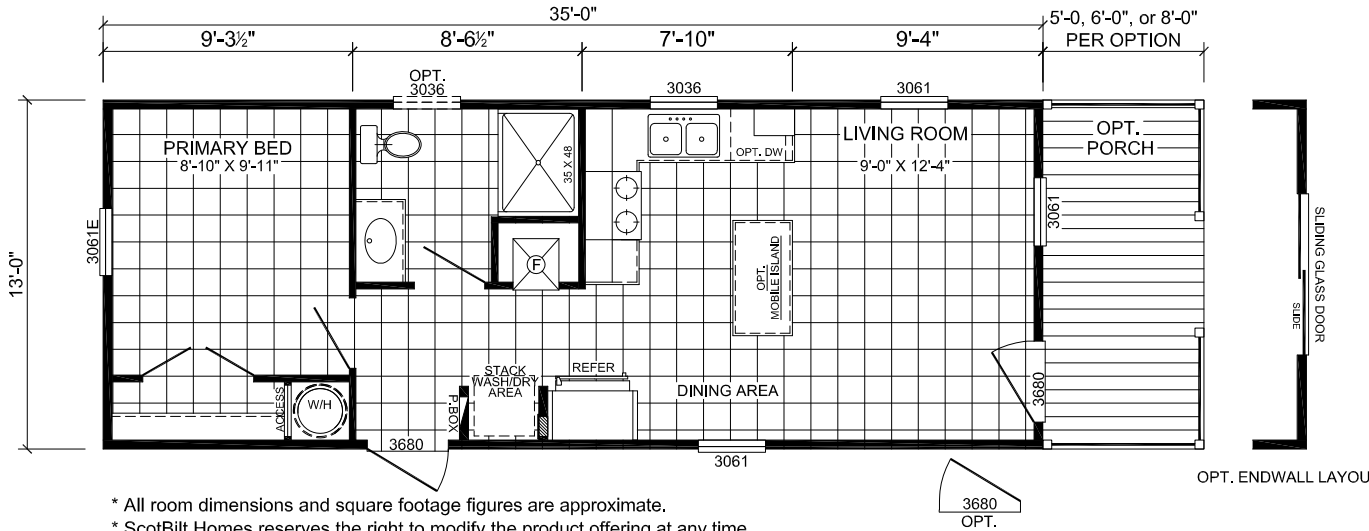

Oxford

Legend Series

455 SQ. FT. (Approximate) 1 Bedrooms, 1 Baths

Last Updated: 2-17-25

SHOWN WITH OPTIONAL 6'-0" PORCH

SHOWN WITH OPTIONAL 6'-0" PORCH AND OPT SGD

* All room dimensions and square footage figures are approximate.
 * ScotBilt Homes reserves the right to modify the product offering at any time.