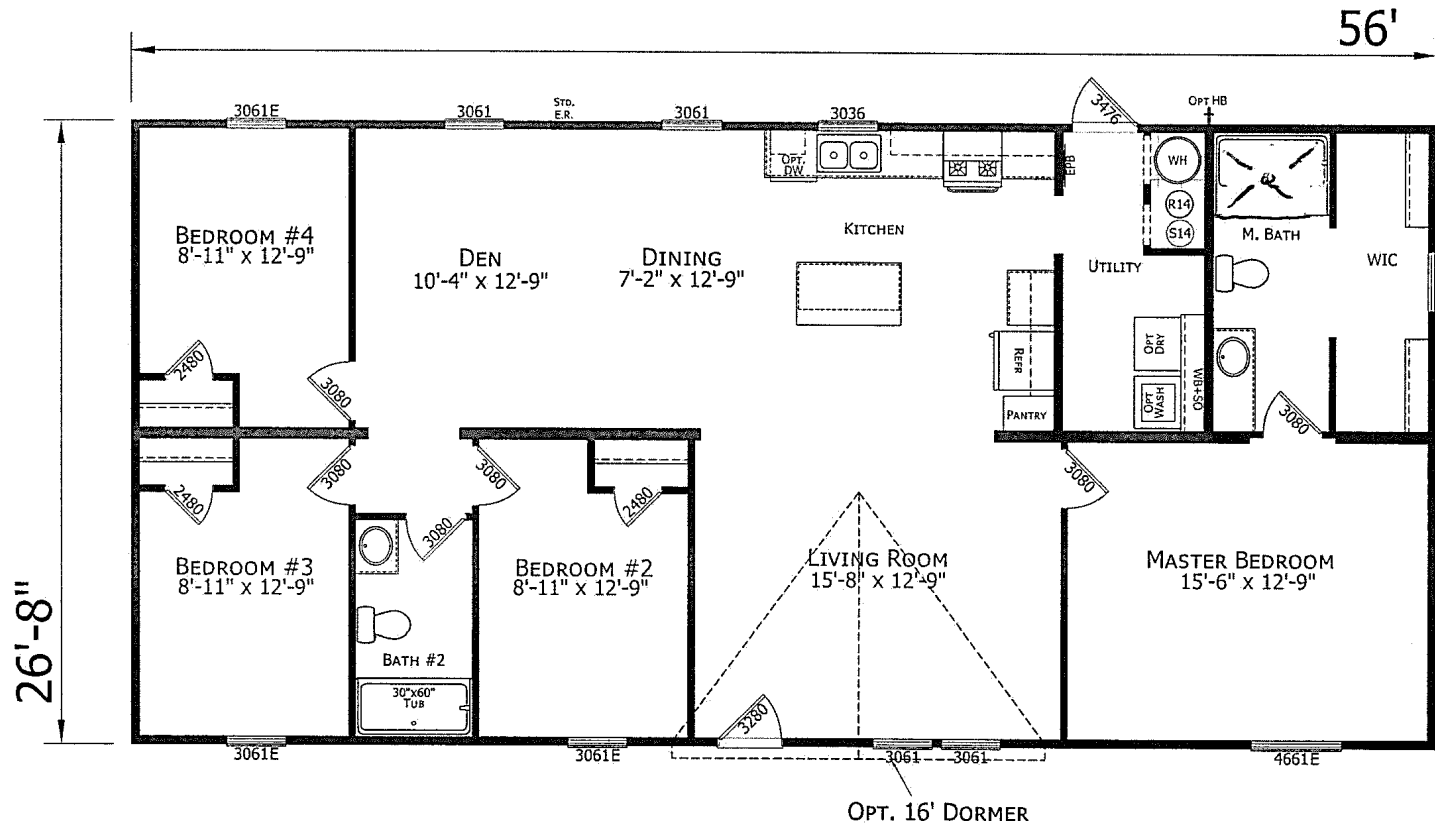

Parlow

Prime Series

CHAMPION

MANUFACTURED BEAUTIFULLY™

4 Bedrooms, 2 Baths
Approx. 1,493 Sq. Ft.

Last Updated: 7-9-20

19280 Cortez Blvd.
Brooksville, FL 34601
1-800-716-6337

www.FactorySelectHomes.com