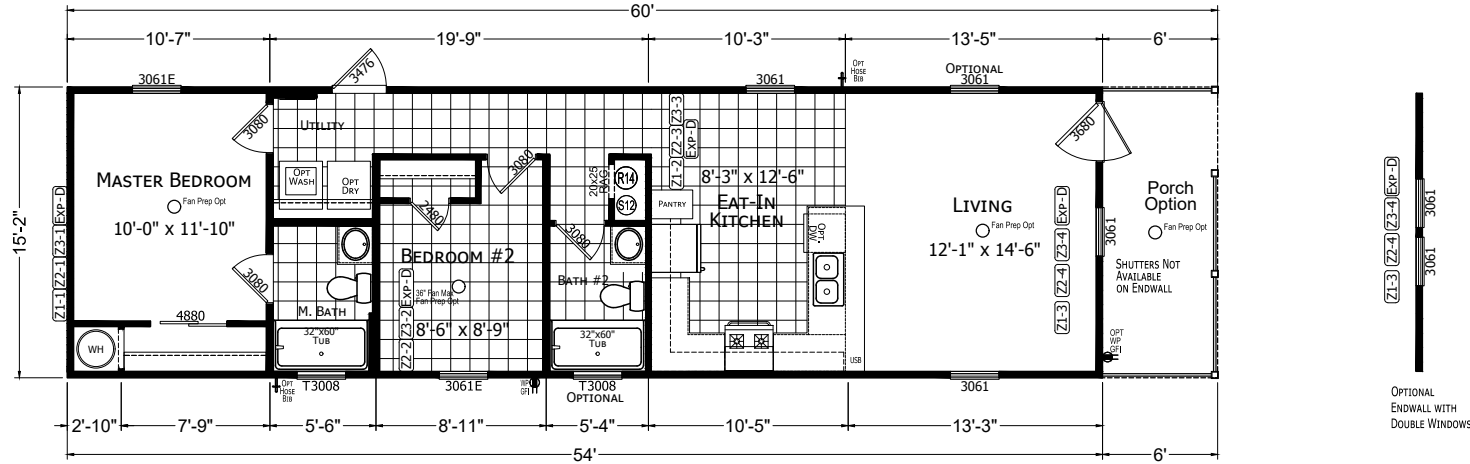

Pelican

Trinity Series

819 SQ. FT. (Approximate) 2 Bedrooms, 2 Baths

NOTE: OPT DOOR OR SGD REQUIRED WITH OPT ENDWALL

Last Updated: 3-25-22

NOTE: WHEN OPT ENDWALL IS USE OPT SGDOR OR OPT DOOR LOCATION IS REQUIRED

Note: Room Sizes Include Wall Dimensions And Are Not Indicative of True Net Dimensions

FACTORY SELECT HOMES
19280 Cortez Blvd.
Brooksville, FL 34601

FactorySelectHomes.com | 1-800-716-6337

IMPORTANT: Alta Cima Corp reserves the right to modify, cancel or substitute products or features of this event at any time without prior notice or obligation. Pictures and other promotional materials are representative and may depict or contain floor plans, square footages, elevations, options, upgrades, extra design features, decorations, floor coverings, specialty light fixtures, custom paint and wall coverings, window treatments, landscaping, sound and alarm systems, furnishings, appliances, and other designer/decorator features and amenities that are not included as part of the home and/or may not be available at all locations. Home, pricing and community information is subject to change, and homes to prior sale, at any time without notice or obligation. ©2020 Alta Cima Corp. All rights reserved.