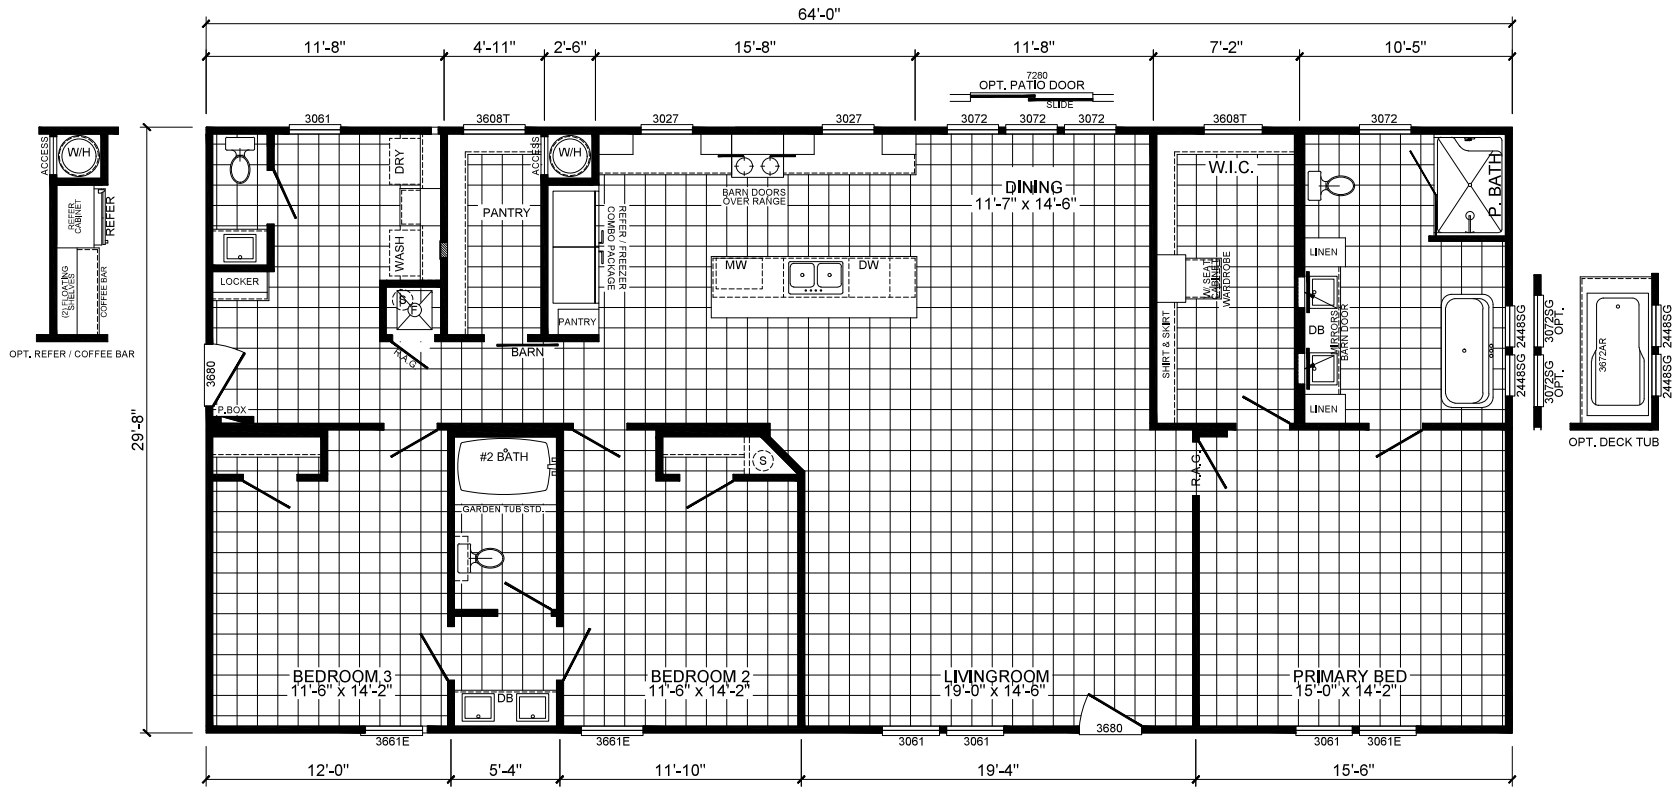

Perkins

Liberty Series

1,898 SQ. FT. (Approximate) 3 Bedrooms, 3.5 Baths

Last Updated: 9-11-25

* All room dimensions include closets and square footage figures are approximate.

FACTORY SELECT HOMES
19280 Cortez Blvd.
Brooksville, FL 34601