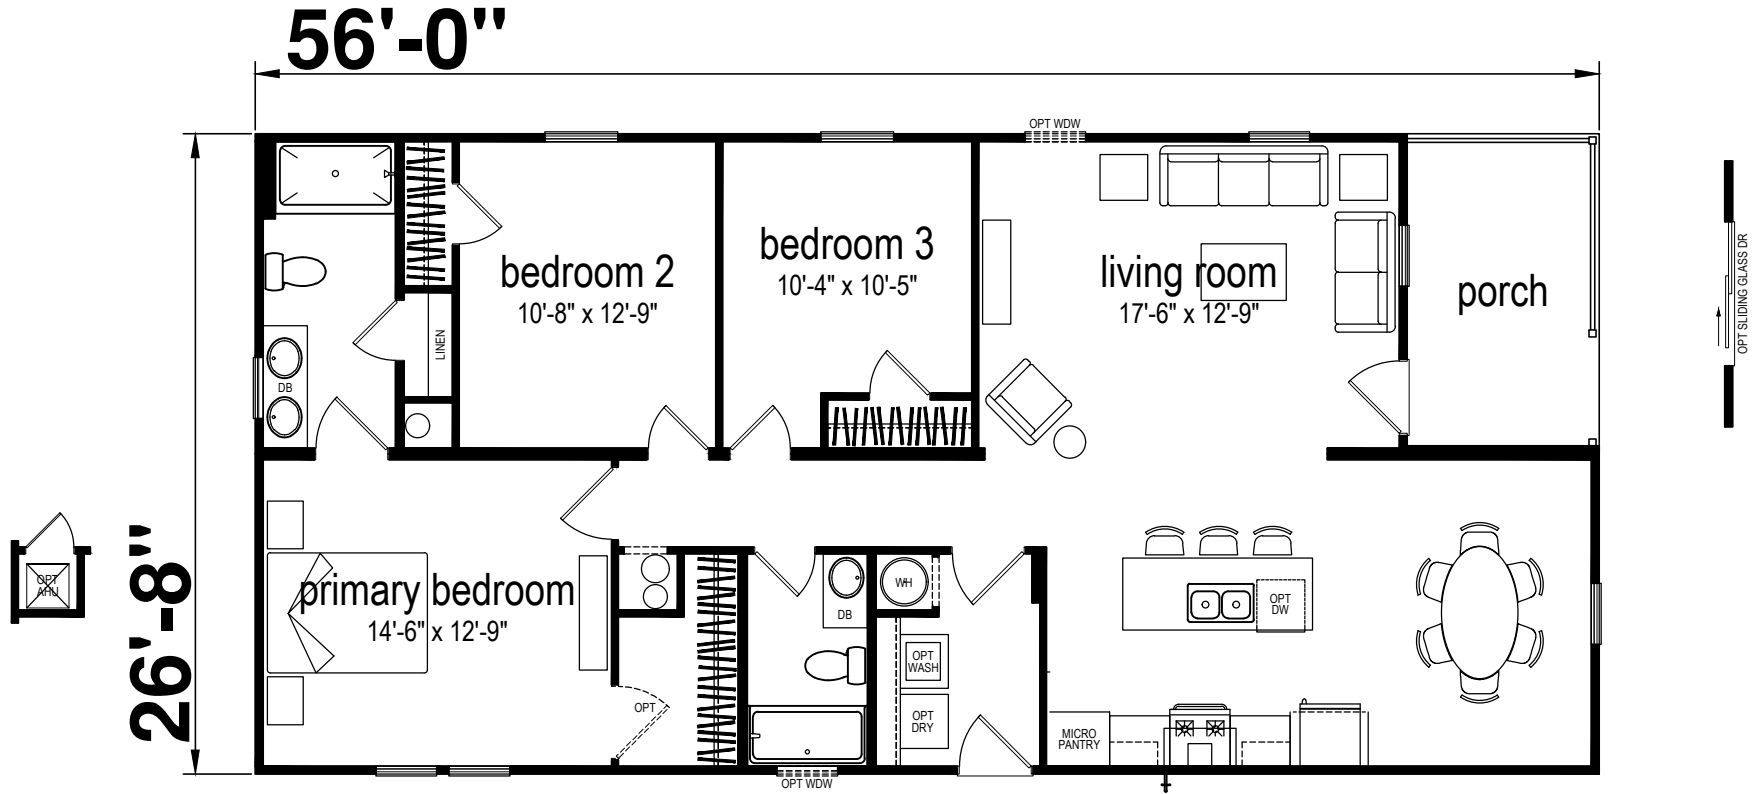

Perkins

Champion Series by Champion Homes (Bartow, FL)

1389 SQ. FT. (Approximate) 3 Bedroom, 2 Bath

Last Updated: 3-17-25

FACTORY SELECT HOMES
 19280 Cortez Blvd.
 Brooksville, FL 34601

FactorySelectHomes.com | 1-800-716-6337