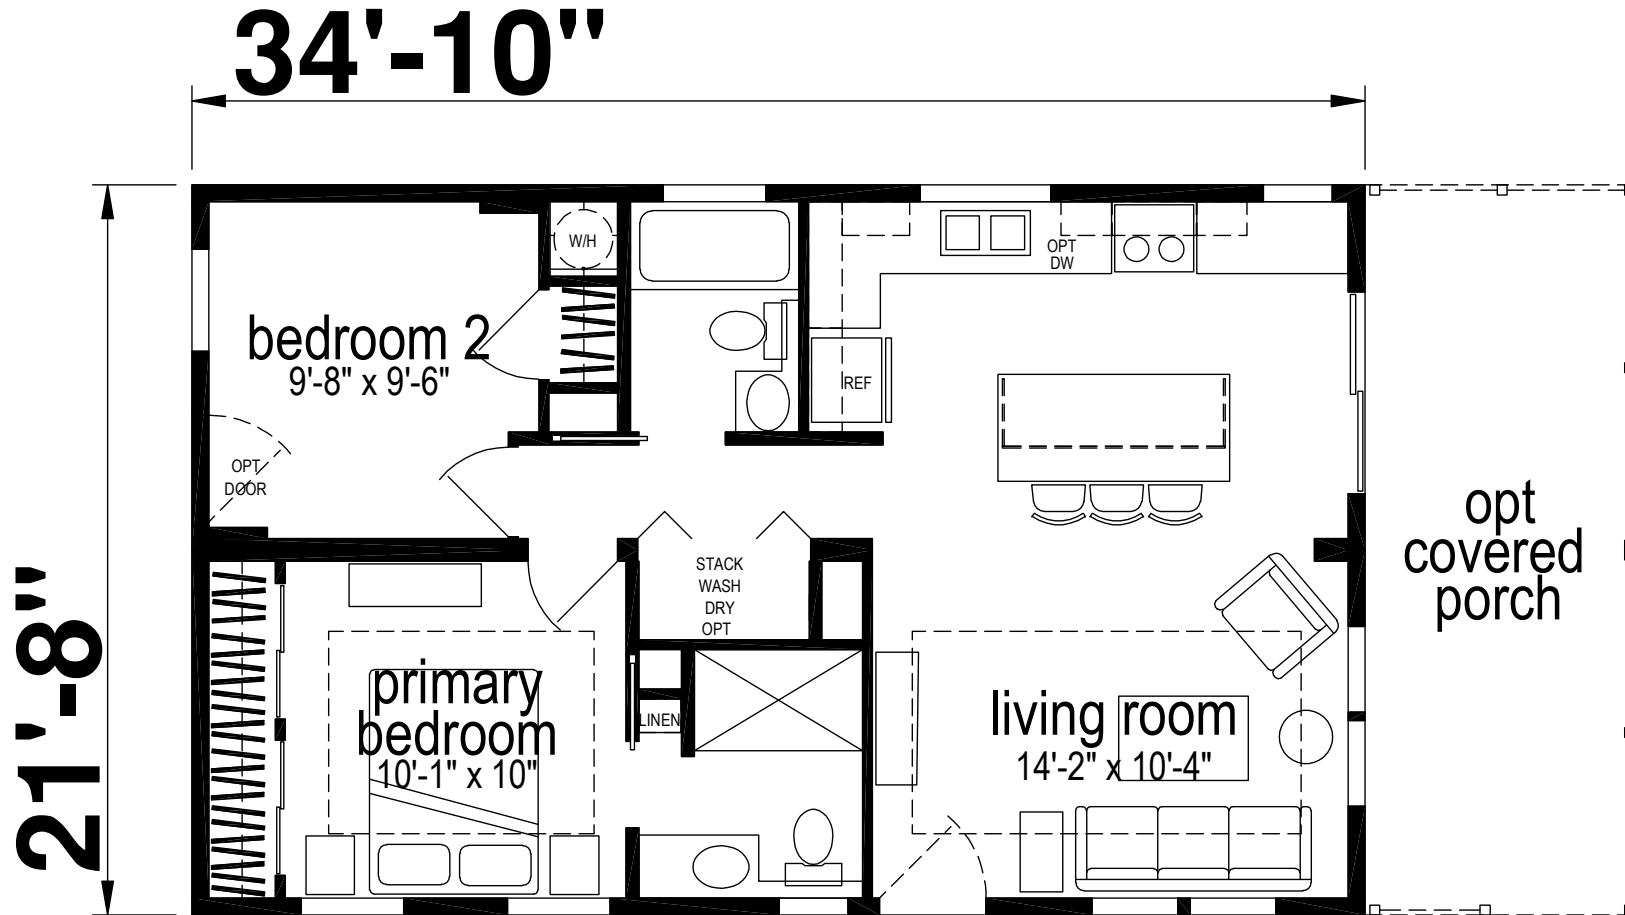

Pineland

Silver Springs Limited Series

758 SQ. FT. (Approximate) 2 Bedrooms, 2 Baths

Last Updated: 11-11-24

FACTORY SELECT HOMES
19280 Cortez Blvd.
Brooksville, FL 34601

FactorySelectHomes.com | 1-800-716-6337