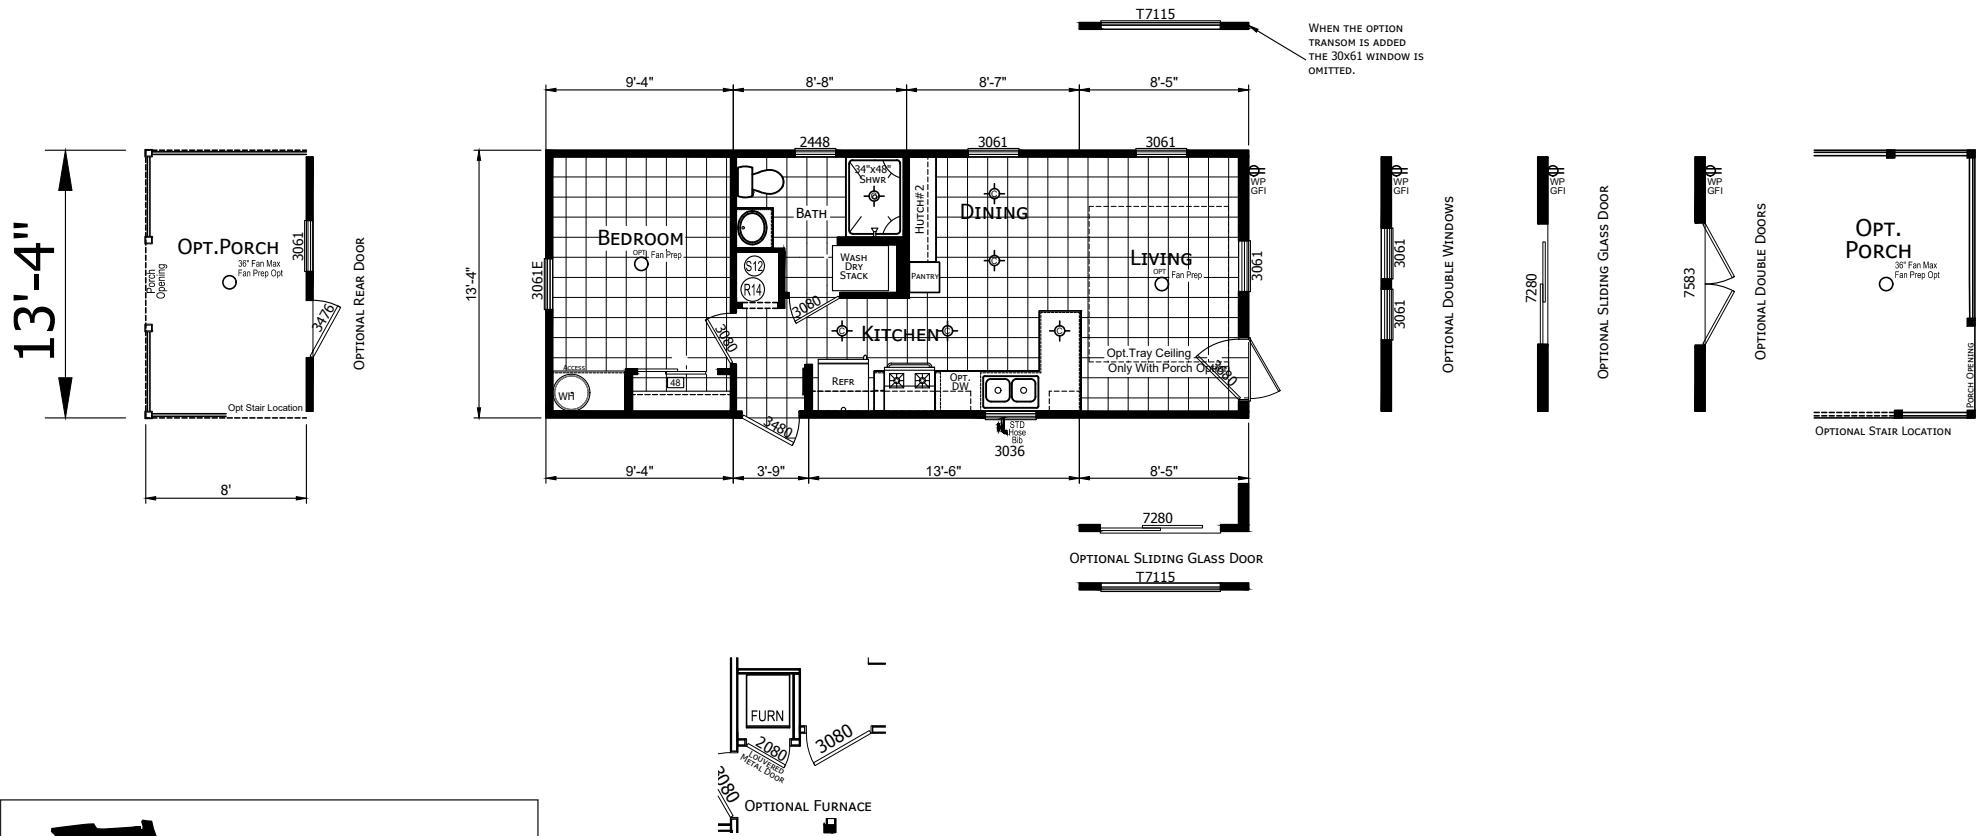

Polmar

Trinity Series

467 SQ. FT. (Approximate) 1 Bedroom, 1 Bath

Last Updated: 8-2-24

FACTORY SELECT HOMES
 19280 Cortez Blvd.
 Brooksville, FL 34601

FactorySelectHomes.com | 1-800-716-6337

IMPORTANT: Alta Cima Corp reserves the right to modify, cancel or substitute products or features of this event at any time without prior notice or obligation. Pictures and other promotional materials are representative and may depict or contain floor plans, square footages, elevations, options, upgrades, extra design features, decorations, floor coverings, specialty light fixtures, custom paint and wall coverings, window treatments, landscaping, sound and alarm systems, furnishings, appliances, and other designer/decorator features and amenities that are not included as part of the home and/or may not be available at all locations. Home, pricing and community information is subject to change, and homes to prior sale, at any time without notice or obligation. ©2020 Alta Cima Corp. All rights reserved.