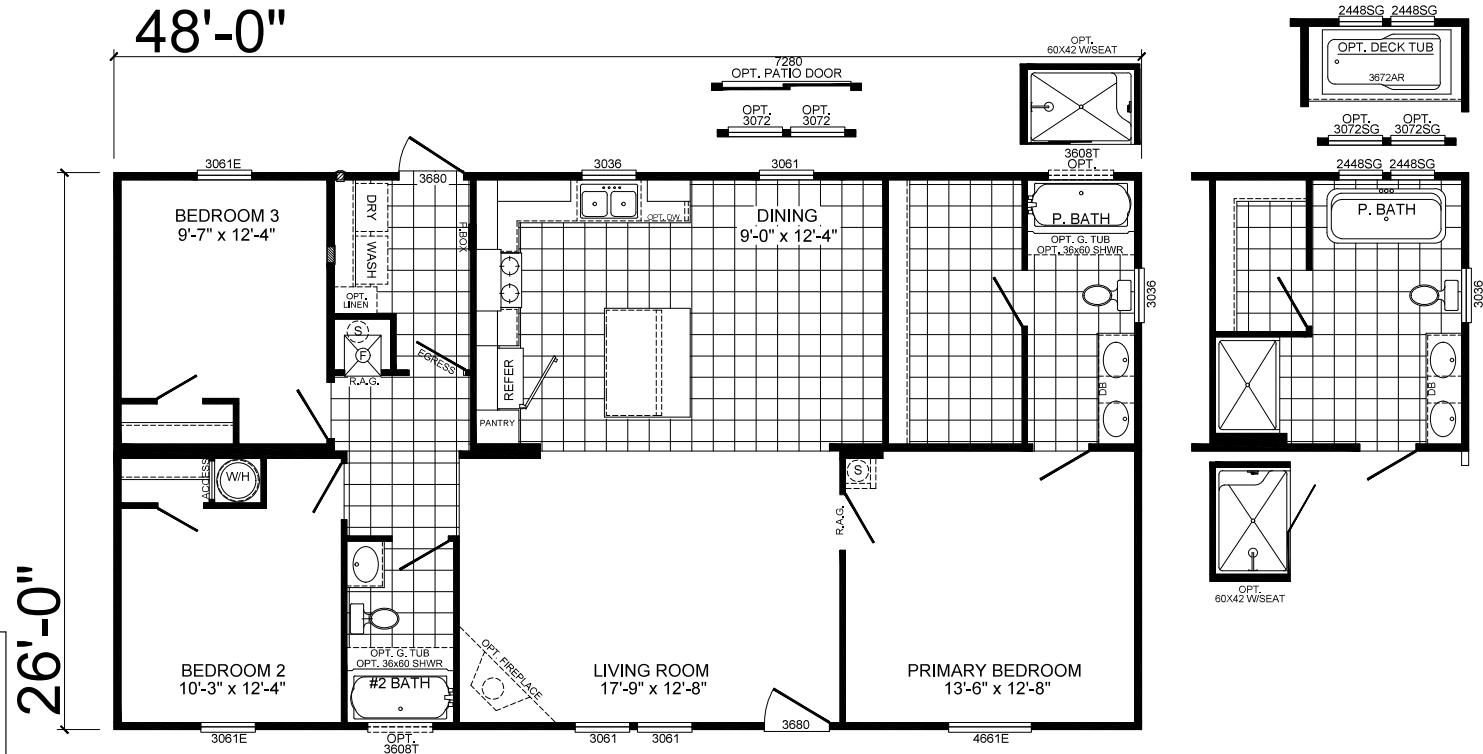

Pompton

Legend Series

1248 SQ. FT. (Approximate) 3 Bedrooms, 2 Baths

Last Updated: 2-17-25

FACTORY SELECT HOMES
19280 Cortez Blvd.
Brooksville, FL 34601

FactorySelectHomes.com | 1-800-716-6337

IMPORTANT: Alta Cima Corp reserves the right to modify, cancel or substitute products or features of this event at any time without prior notice or obligation. Pictures and other promotional materials are representative and may depict or contain floor plans, square footages, elevations, options, upgrades, extra design features, decorations, floor coverings, specialty light fixtures, custom paint and wall coverings, window treatments, landscaping, sound and alarm systems, furnishings, appliances, and other designer/decorator features and amenities that are not included as part of the home and/or may not be available at all locations. Home, pricing and community information is subject to change, and homes to prior sale, at any time without notice or obligation. ©2020 Alta Cima Corp. All rights reserved.