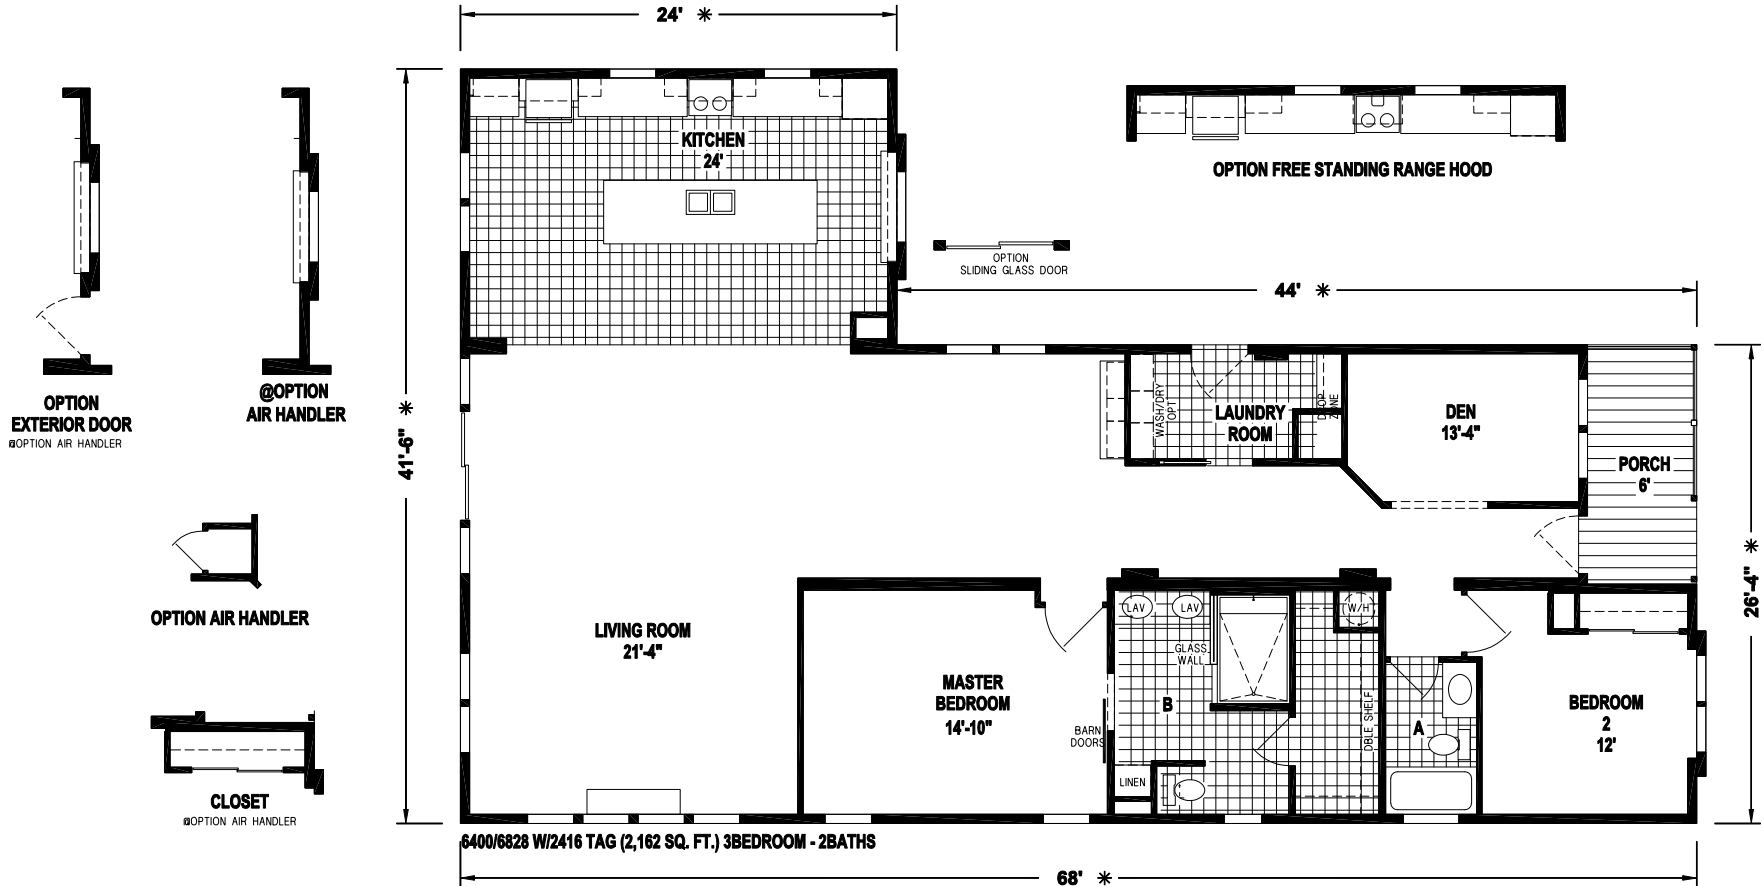

Raymon

Silver Springs Elite Series

2,162 SQ. FT. (Approximate) 3 Bedroom, 2 Bath

Last Updated: 1-19-22

FACTORY SELECT HOMES
 19280 Cortez Blvd.
 Brooksville, FL 34601

FactorySelectHomes.com | 1-800-716-6337