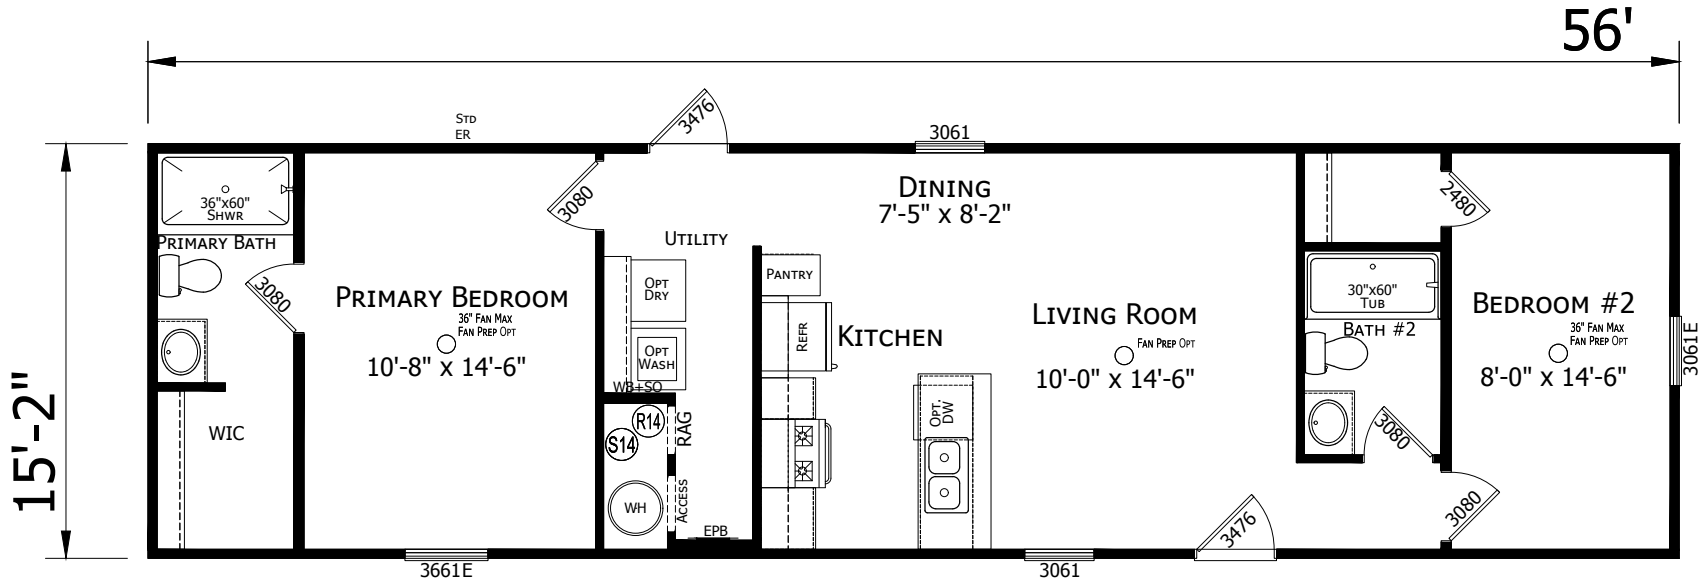

# Reatta

Prime Series

849 SQ. FT. (Approximate) 2 Bedrooms, 2 Baths

Last Updated: 11-9-23

**FACTORY SELECT HOMES**  
19280 Cortez Blvd.  
Brooksville, FL 34601

**FactorySelectHomes.com | 1-800-716-6337**

**IMPORTANT:** Alta Cima Corp reserves the right to modify, cancel or substitute products or features of this event at any time without prior notice or obligation. Pictures and other promotional materials are representative and may depict or contain floor plans, square footages, elevations, options, upgrades, extra design features, decorations, floor coverings, specialty light fixtures, custom paint and wall coverings, window treatments, landscaping, sound and alarm systems, furnishings, appliances, and other designer/decorator features and amenities that are not included as part of the home and/or may not be available at all locations. Home, pricing and community information is subject to change, and homes to prior sale, at any time without notice or obligation. ©2020 Alta Cima Corp. All rights reserved.