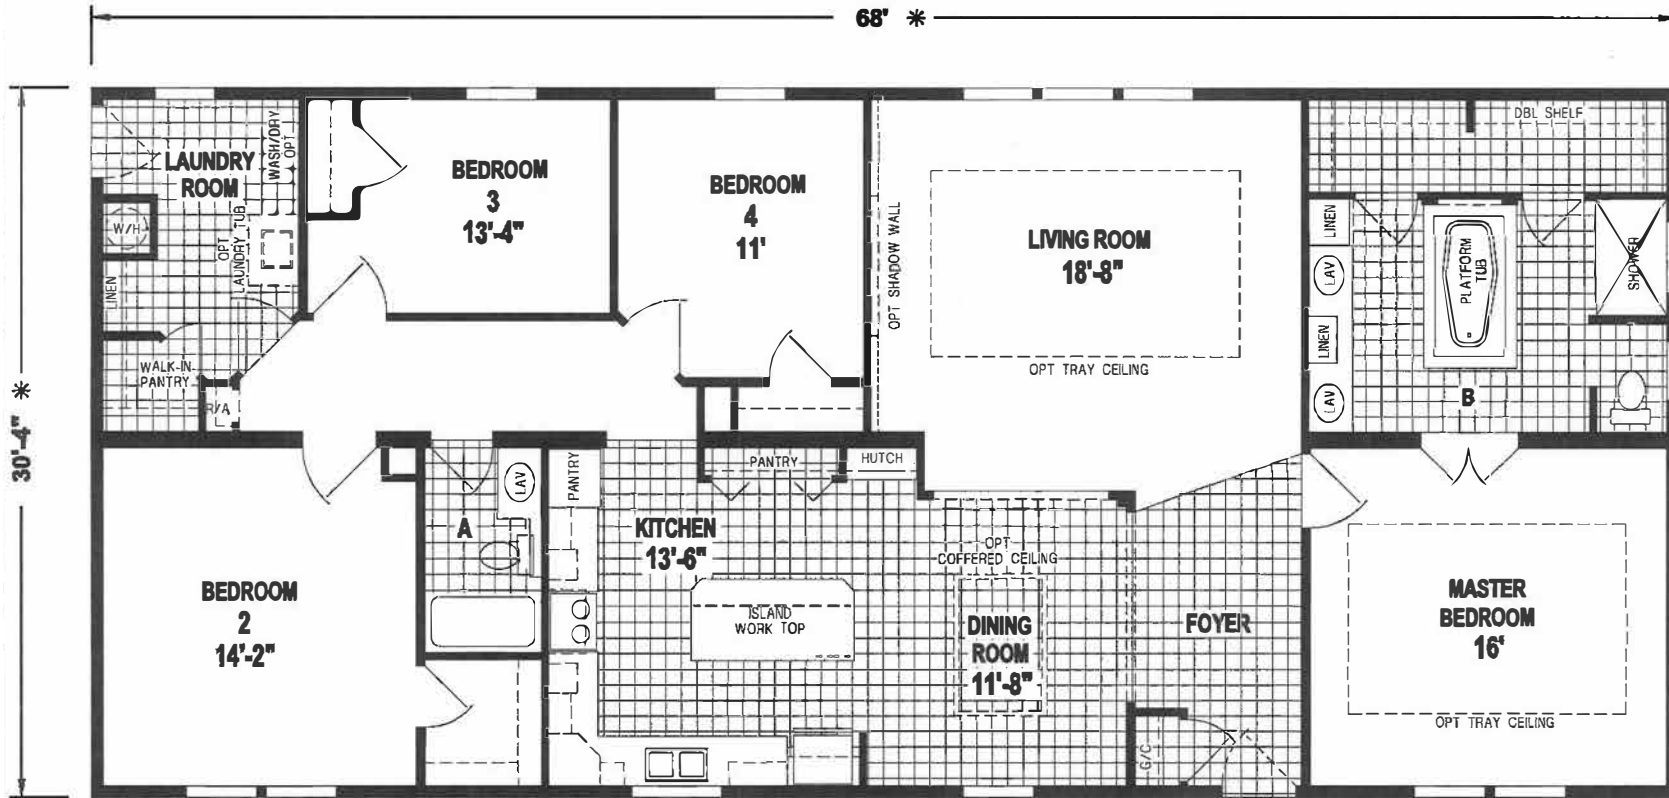

# Santee

Palm Bay Elite Series

2,062 SQ. FT. (Approximate) 4 Bedroom, 2 Bath

Last Updated: 1-19-22

**FACTORY SELECT HOMES**  
 19280 Cortez Blvd.  
 Brooksville, FL 34601

**FactorySelectHomes.com | 1-800-716-6337**