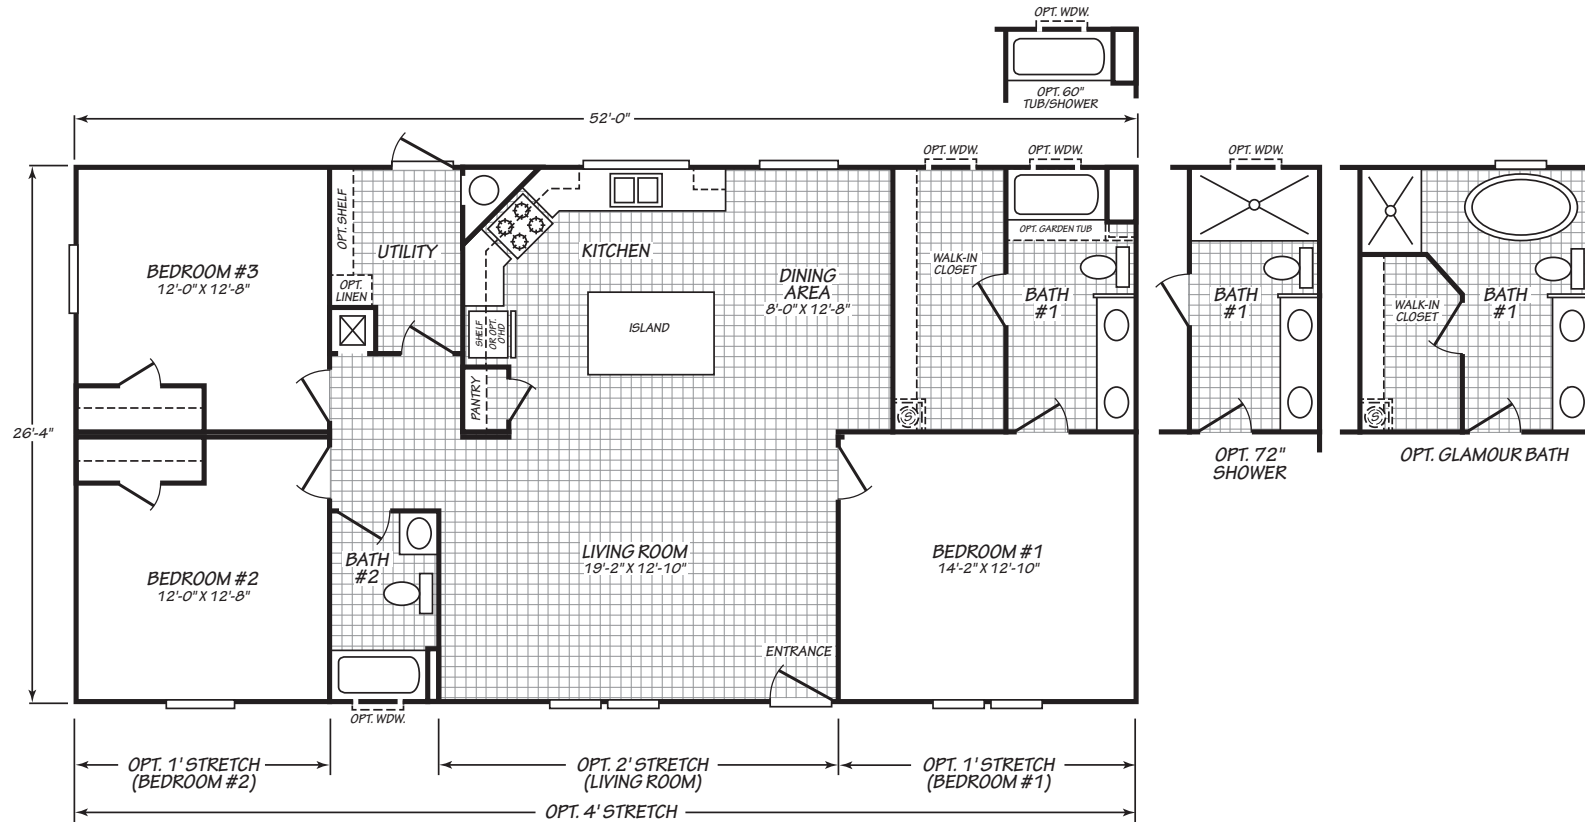

Seegars

Summit Series

1,369 SQ. FT. (Approximate) 3 Bedrooms, 2 Baths

Last Updated: 9-9-21

FACTORY SELECT HOMES
 19280 Cortez Blvd.
 Brooksville, FL 34601

FactorySelectHomes.com | 1-800-716-6337

IMPORTANT: Alta Cima Corp reserves the right to modify, cancel or substitute products or features of this event at any time without prior notice or obligation. Pictures and other promotional materials are representative and may depict or contain floor plans, square footages, elevations, options, upgrades, extra design features, decorations, floor coverings, specialty light fixtures, custom paint and wall coverings, window treatments, landscaping, sound and alarm systems, furnishings, appliances, and other designer/decorator features and amenities that are not included as part of the home and/or may not be available at all locations. Home, pricing and community information is subject to change, and homes to prior sale, at any time without notice or obligation. ©2020 Alta Cima Corp. All rights reserved.