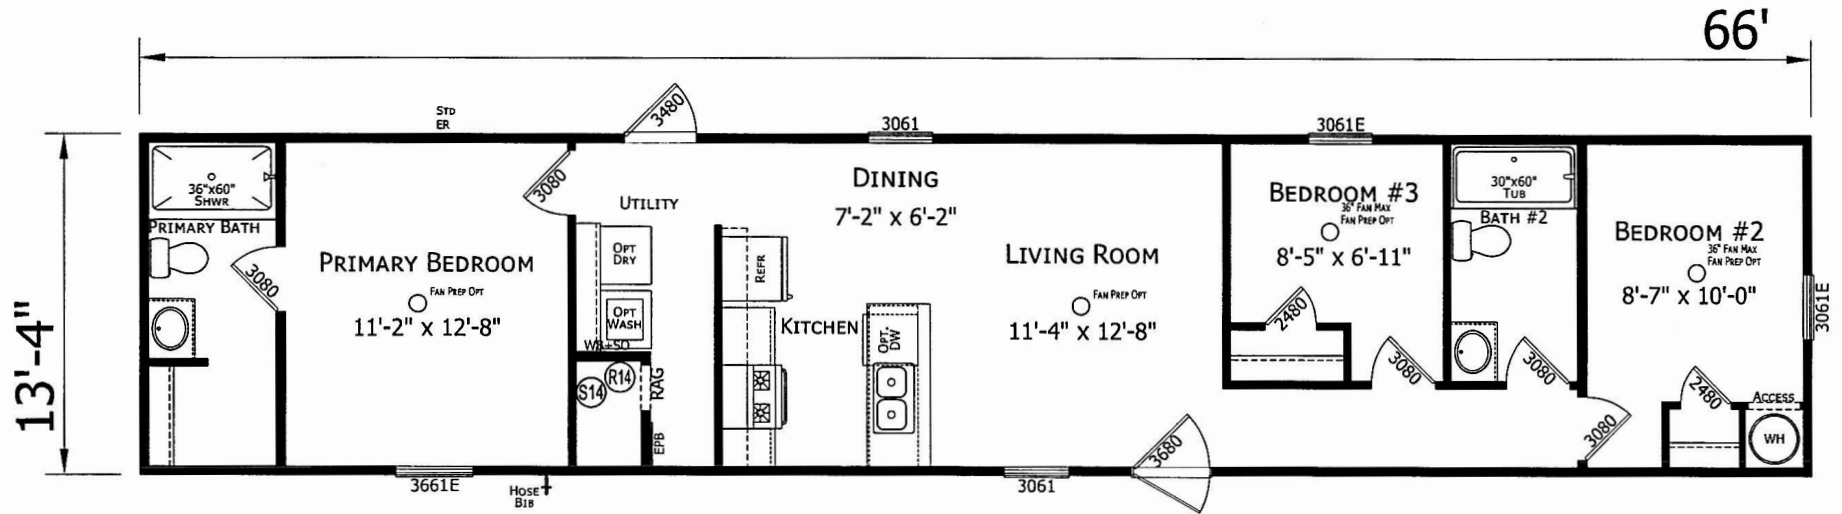

# Sheva

Prime Series

880 SQ. FT. (Approximate) 3 Bedroom, 2 Bath

Last Updated: 9-3-24

OPT. FURNACE

**FACTORY SELECT HOMES**  
19280 Cortez Blvd.  
Brooksville, FL 34601

**FactorySelectHomes.com | 1-800-716-6337**