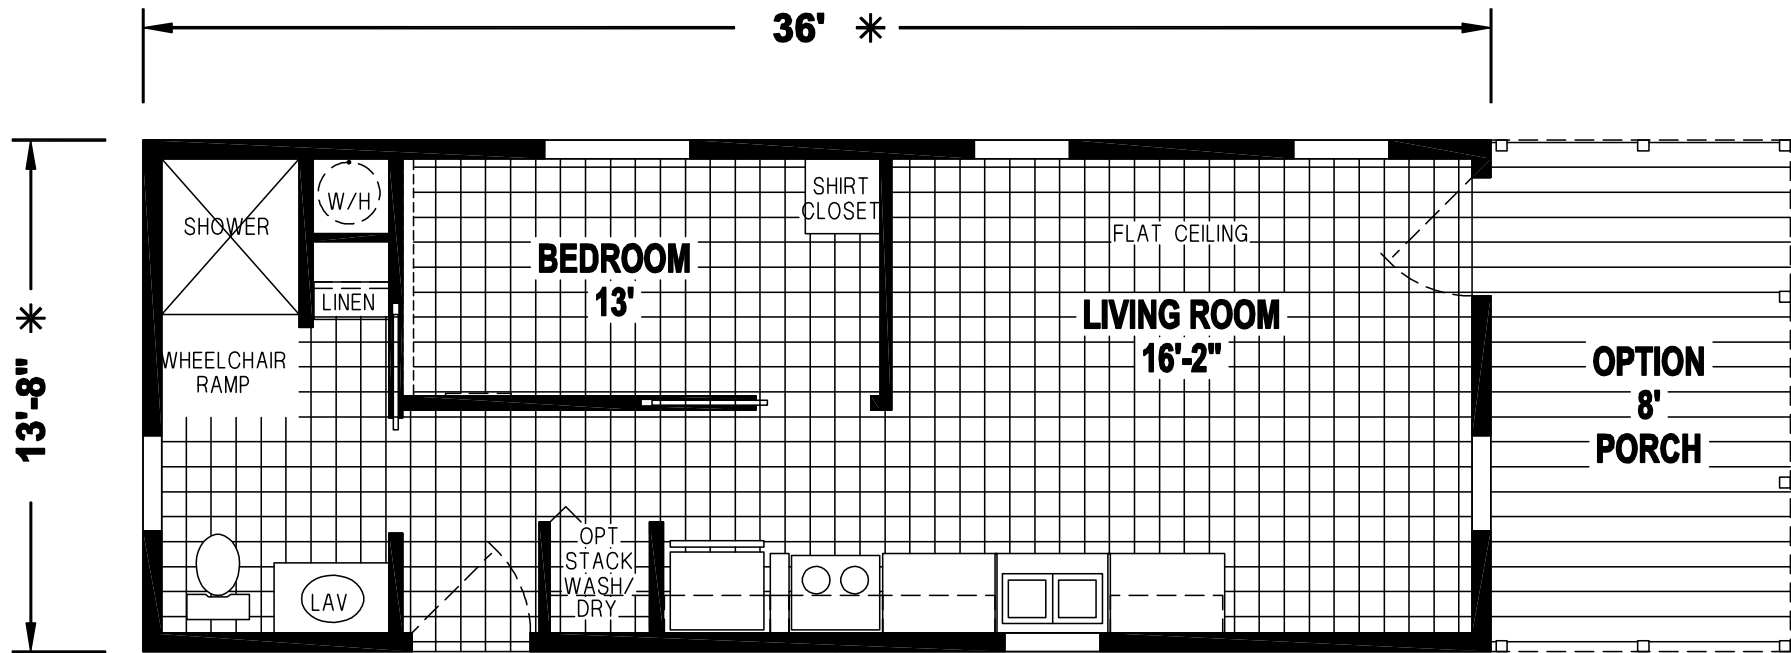

# Starke

Palm Bay Series

455 SQ. FT. (Approximate) 1 Bedroom, 1 Bath

Last Updated: 1-19-22

**FACTORY SELECT HOMES**  
19280 Cortez Blvd.  
Brooksville, FL 34601

**FactorySelectHomes.com | 1-800-716-6337**

**IMPORTANT:** Alta Cima Corp reserves the right to modify, cancel or substitute products or features of this event at any time without prior notice or obligation. Pictures and other promotional materials are representative and may depict or contain floor plans, square footages, elevations, options, upgrades, extra design features, decorations, floor coverings, specialty light fixtures, custom paint and wall coverings, window treatments, landscaping, sound and alarm systems, furnishings, appliances, and other designer/decorator features and amenities that are not included as part of the home and/or may not be available at all locations. Home, pricing and community information is subject to change, and homes to prior sale, at any time without notice or obligation. ©2020 Alta Cima Corp. All rights reserved.