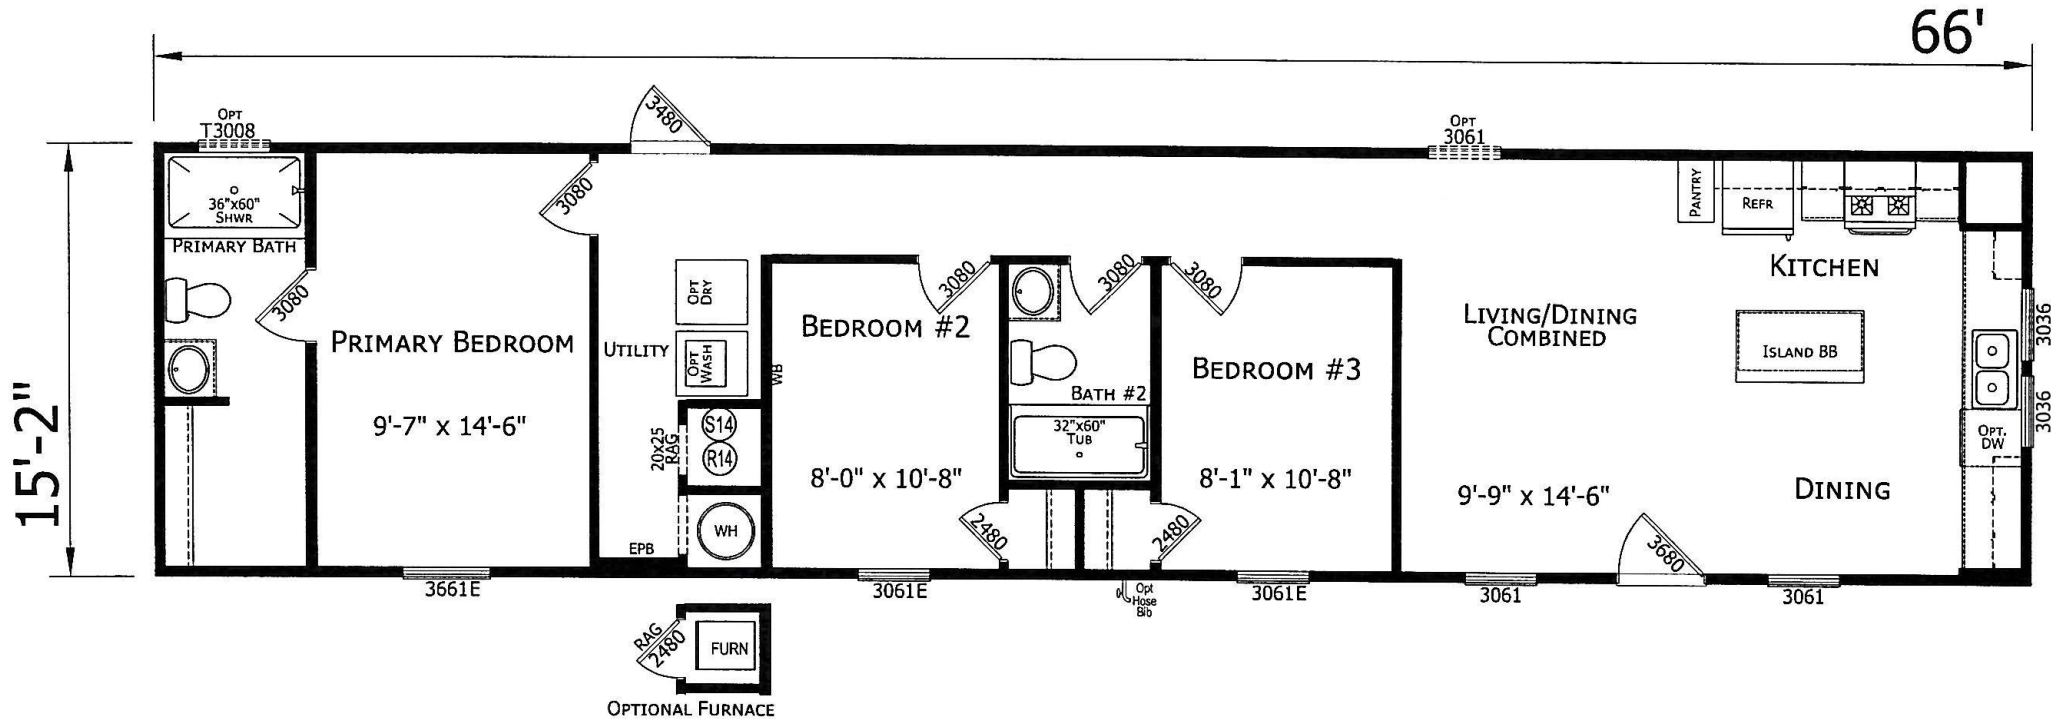

Stella

Prime Series

1001 SQ. FT. (Approximate) 3 Bedroom, 2 Bath

Last Updated: 9-3-24

FACTORY SELECT HOMES
 19280 Cortez Blvd.
 Brooksville, FL 34601

FactorySelectHomes.com | 1-800-716-6337

IMPORTANT: Alta Cima Corp reserves the right to modify, cancel or substitute products or features of this event at any time without prior notice or obligation. Pictures and other promotional materials are representative and may depict or contain floor plans, square footages, elevations, options, upgrades, extra design features, decorations, floor coverings, specialty light fixtures, custom paint and wall coverings, window treatments, landscaping, sound and alarm systems, furnishings, appliances, and other designer/decorator features and amenities that are not included as part of the home and/or may not be available at all locations. Home, pricing and community information is subject to change, and homes to prior sale, at any time without notice or obligation. ©2020 Alta Cima Corp. All rights reserved.