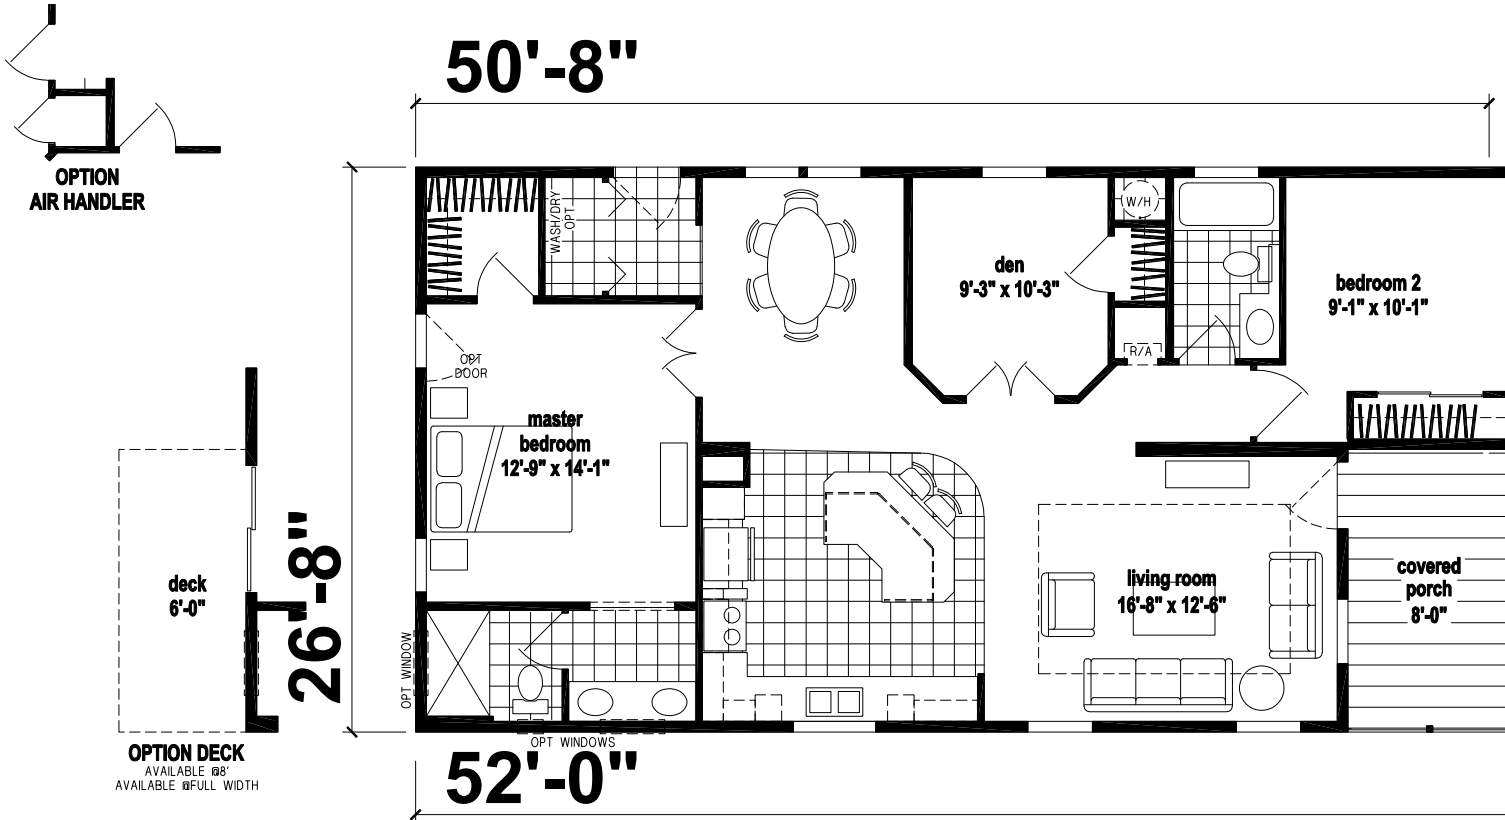

# Talco

Silver Springs Limited Series

1,248 SQ. FT. (Approximate) 3 Bedrooms, 2 Baths

Last Updated: 7-5-22

**FACTORY SELECT HOMES**  
19280 Cortez Blvd.  
Brooksville, FL 34601

OPTION ISLAND

OPTION BATH

OPTION 3RD BEDROOM

OPTION DELUXE RANGE HOOD KITCHEN

OPTION PANTRY WING DELETED W/OPT AIR

OPTION 3RD BEDROOM

OPTION 3RD BEDROOM

**FactorySelectHomes.com | 1-800-716-6337**

**IMPORTANT:** Alta Cima Corp reserves the right to modify, cancel or substitute products or features of this event at any time without prior notice or obligation. Pictures and other promotional materials are representative and may depict or contain floor plans, square footages, elevations, options, upgrades, extra design features, decorations, floor coverings, specialty light fixtures, custom paint and wall coverings, window treatments, landscaping, sound and alarm systems, furnishings, appliances, and other designer/decorator features and amenities that are not included as part of the home and/or may not be available at all locations. Home, pricing and community information is subject to change, and homes to prior sale, at any time without notice or obligation. ©2020 Alta Cima Corp. All rights reserved.