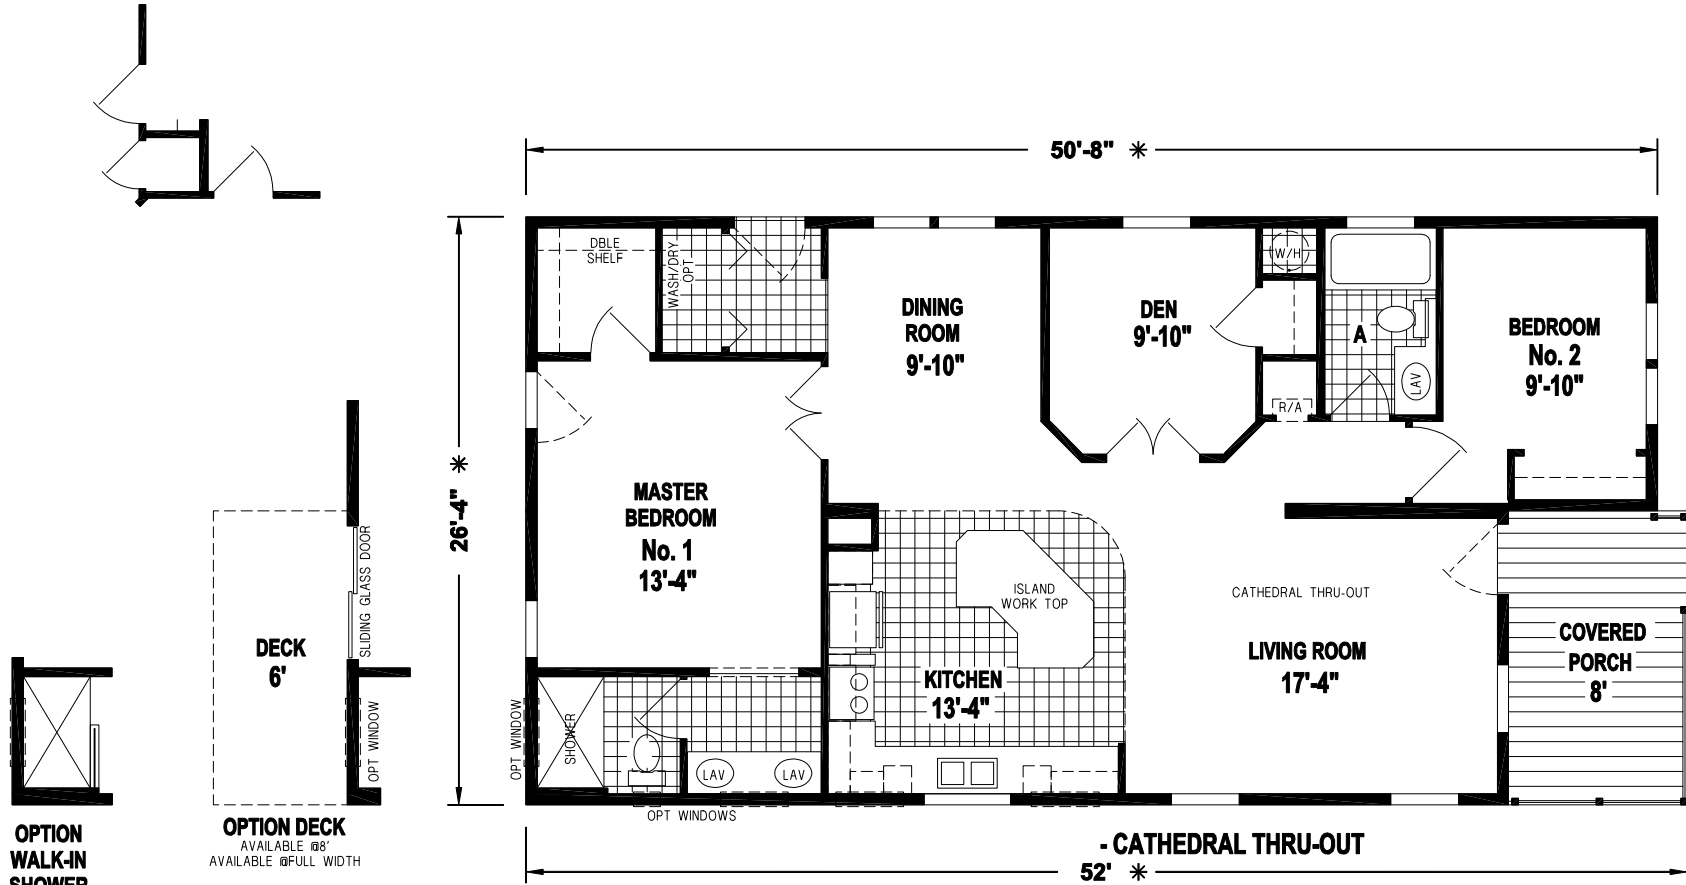

# Talco

Silver Springs Limited Series

1,248 SQ. FT. (Approximate) 3 Bedrooms, 2 Baths

Last Updated: 3-10-22

**OPTION WALK-IN SHOWER**

**OPTION DECK**  
AVAILABLE @ 8'  
AVAILABLE @ FULL WIDTH

**FACTORY SELECT HOMES**  
19280 Cortez Blvd.  
Brooksville, FL 34601