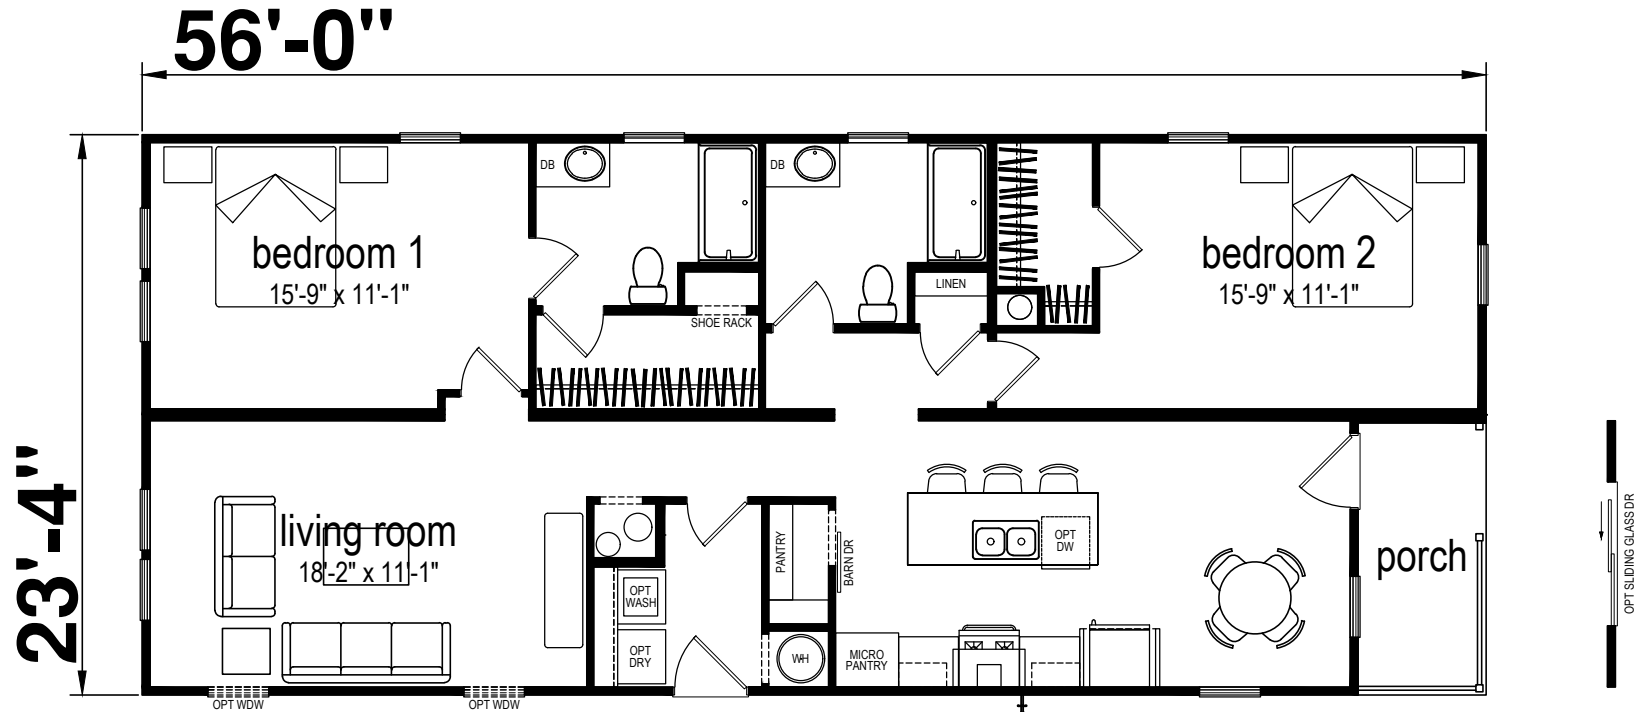

# Tharpe

Champion Series by Champion Homes (Bartow, FL)

1246 SQ. FT. (Approximate) 2 Bedroom, 2 Bath

Last Updated: 3-17-25

**FACTORY SELECT HOMES**  
19280 Cortez Blvd.  
Brooksville, FL 34601

**FactorySelectHomes.com | 1-800-716-6337**