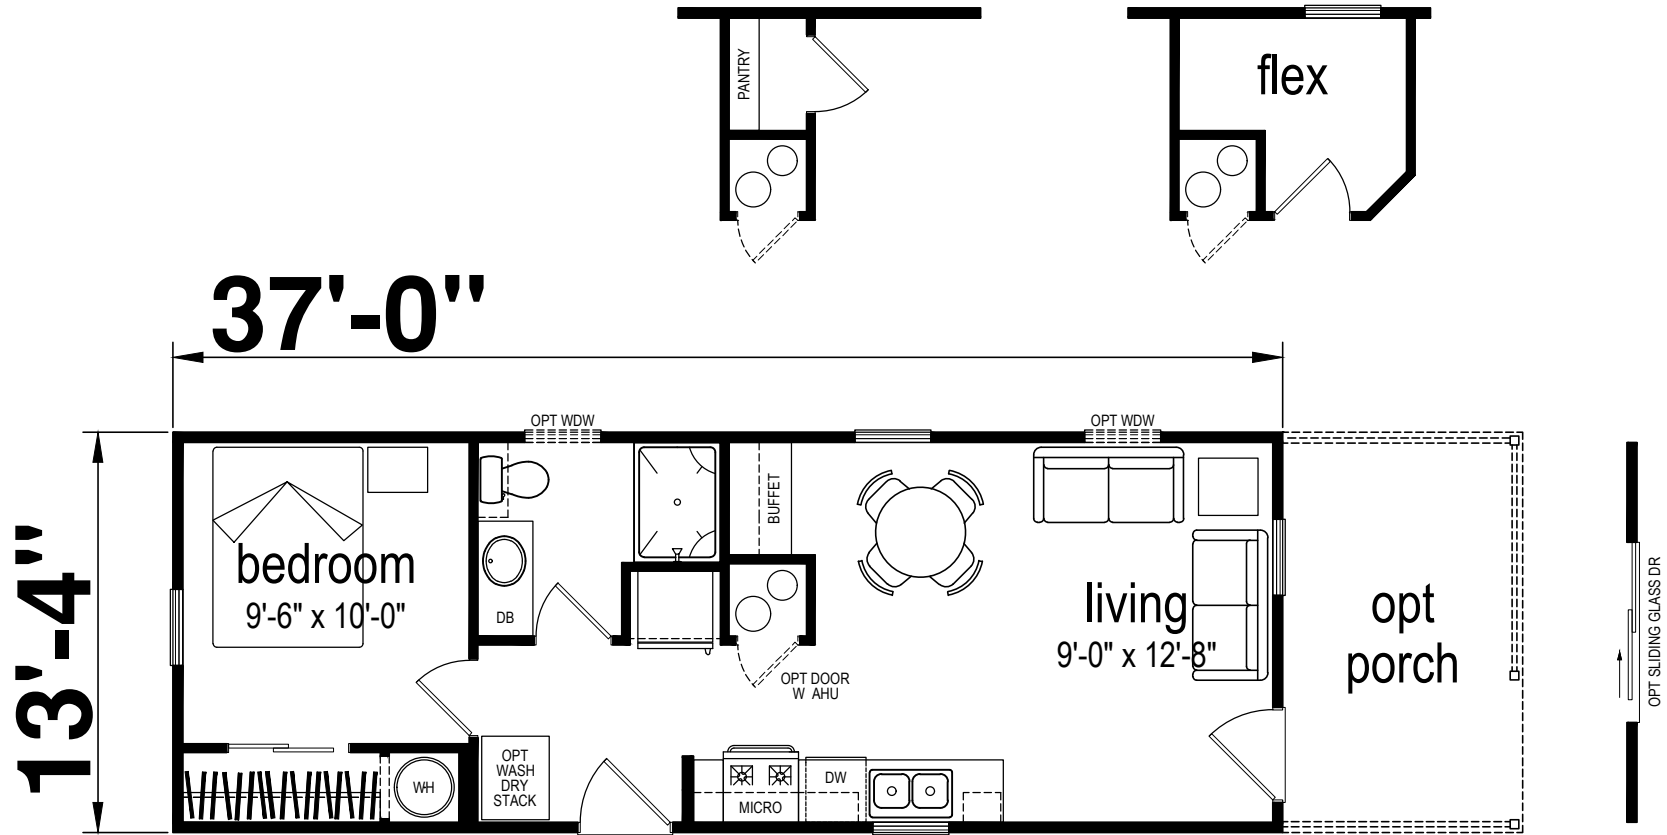

Wakulla

Lakeside Series by Champion Homes (Bartow, FL)

493 SQ. FT. (Approximate) 1 Bedroom, 1 Bath

Last Updated: 3-17-25

FACTORY SELECT HOMES
19280 Cortez Blvd.
Brooksville, FL 34601

FactorySelectHomes.com | 1-800-716-6337