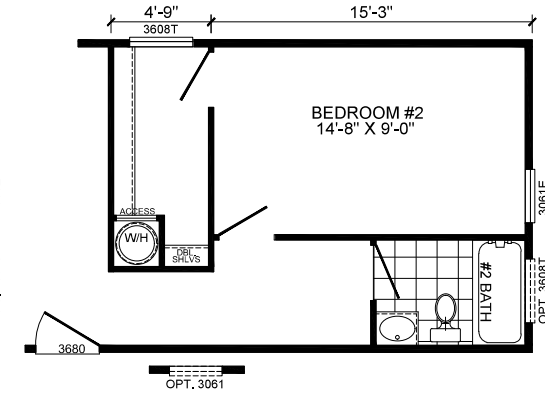

Wallington

Legend Series

1008 SQ. FT. (Approximate) 3 Bedrooms, 2 Baths

Last Updated: 2-17-25

OPT. 2 BEDROOM

FACTORY SELECT HOMES
19280 Cortez Blvd.
Brooksville, FL 34601

FactorySelectHomes.com | 1-800-716-6337