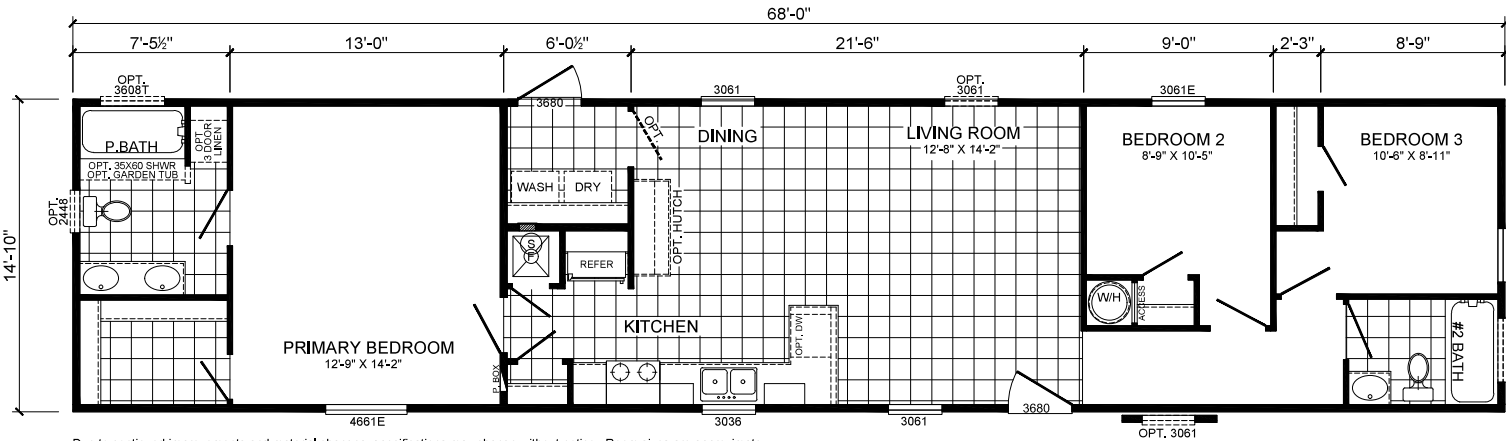

Wallington

Legend Series

1008 SQ. FT. (Approximate) 3 Bedrooms, 2 Baths

Last Updated: 2-17-25

OPT. 2 BEDROOM

FACTORY SELECT HOMES
19280 Cortez Blvd.
Brooksville, FL 34601

FactorySelectHomes.com | 1-800-716-6337