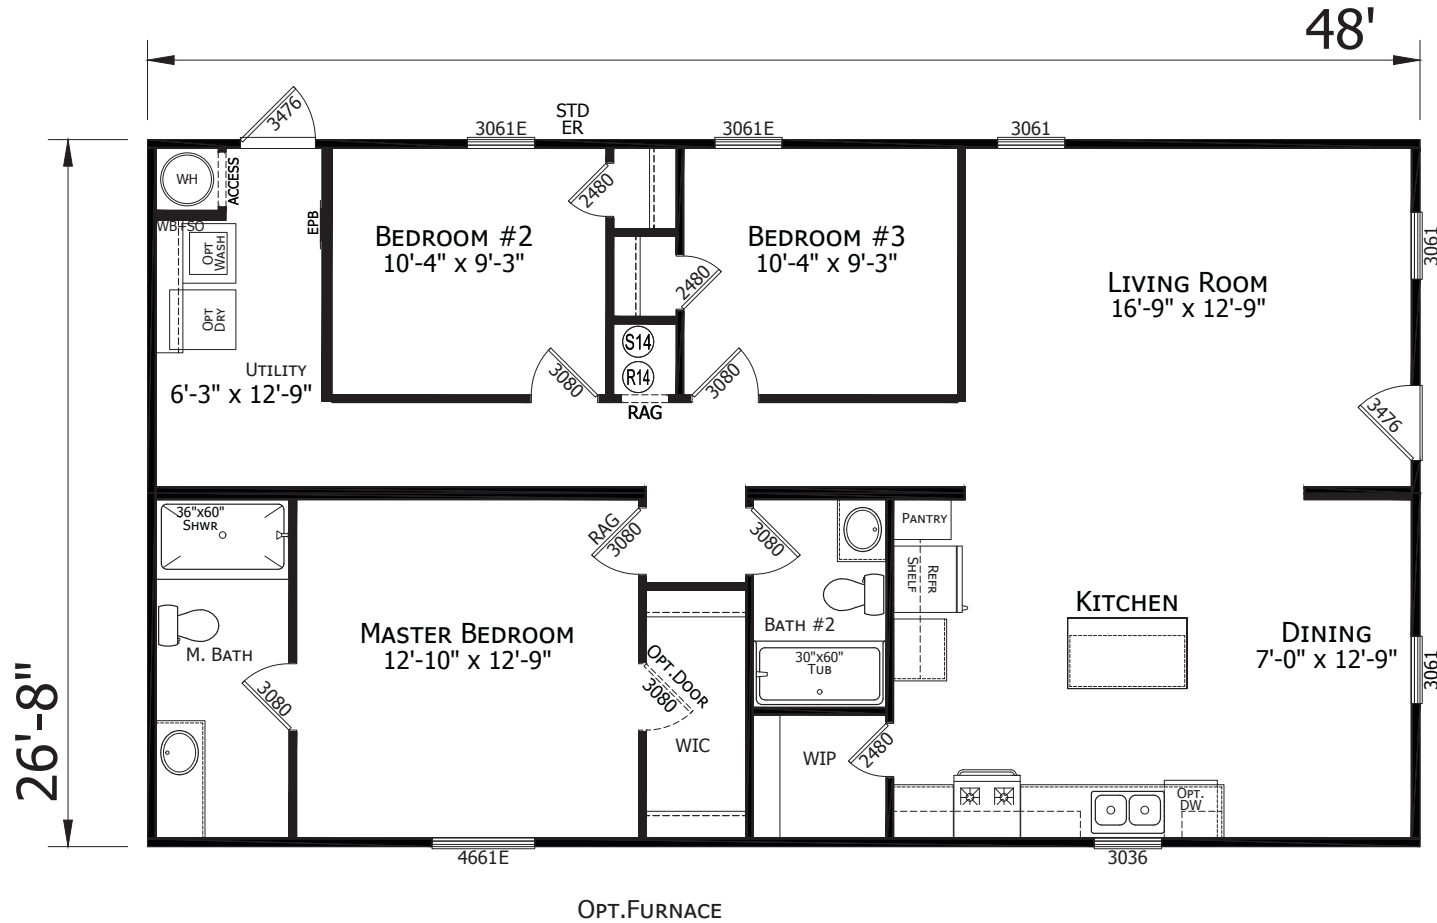

Wapello

Prime Series

1,280 SQ. FT. (Approximate) 3 Bedrooms, 2 Baths

Last Updated: 1-12-23

FACTORY SELECT HOMES
 19280 Cortez Blvd.
 Brooksville, FL 34601

FactorySelectHomes.com | 1-800-716-6337

IMPORTANT: Alta Cima Corp reserves the right to modify, cancel or substitute products or features of this event at any time without prior notice or obligation. Pictures and other promotional materials are representative and may depict or contain floor plans, square footages, elevations, options, upgrades, extra design features, decorations, floor coverings, specialty light fixtures, custom paint and wall coverings, window treatments, landscaping, sound and alarm systems, furnishings, appliances, and other designer/decorator features and amenities that are not included as part of the home and/or may not be available at all locations. Home, pricing and community information is subject to change, and homes to prior sale, at any time without notice or obligation. ©2020 Alta Cima Corp. All rights reserved.