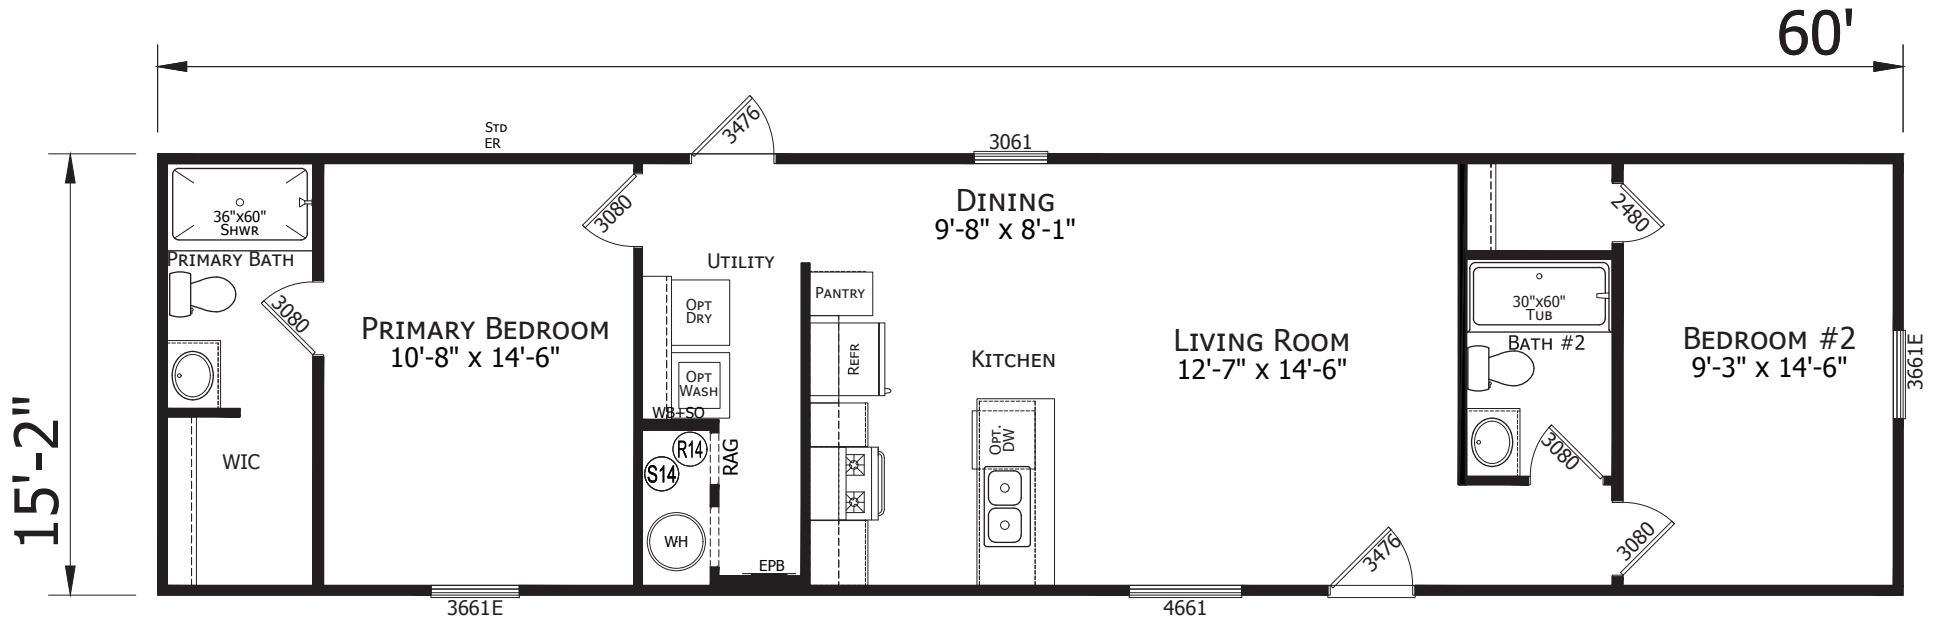

# Wesson

Prime Series

910 SQ. FT. (Approximate) 2 Bedrooms, 2 Baths

Last Updated: 10-6-22

**FACTORY SELECT HOMES**  
19280 Cortez Blvd.  
Brooksville, FL 34601

**FactorySelectHomes.com | 1-800-716-6337**

**IMPORTANT:** Alta Cima Corp reserves the right to modify, cancel or substitute products or features of this event at any time without prior notice or obligation. Pictures and other promotional materials are representative and may depict or contain floor plans, square footages, elevations, options, upgrades, extra design features, decorations, floor coverings, specialty light fixtures, custom paint and wall coverings, window treatments, landscaping, sound and alarm systems, furnishings, appliances, and other designer/decorator features and amenities that are not included as part of the home and/or may not be available at all locations. Home, pricing and community information is subject to change, and homes to prior sale, at any time without notice or obligation. ©2020 Alta Cima Corp. All rights reserved.